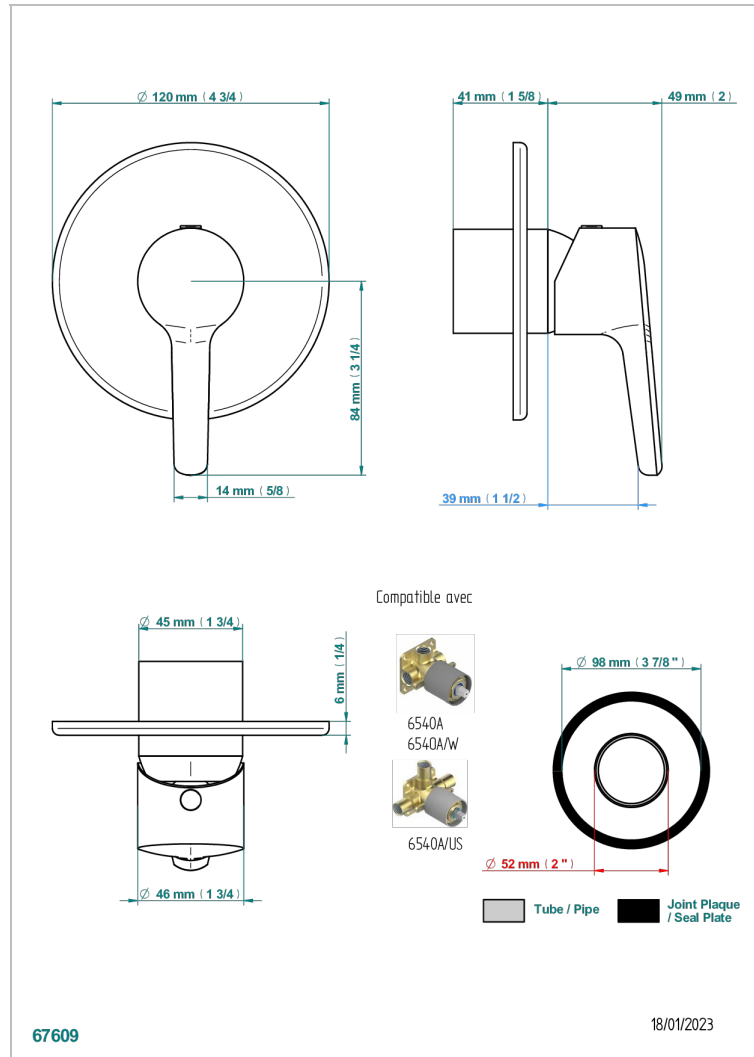

SYSTEM SMOOTH METAL

G9A-6540B

Wall shower mixer trim

CHARACTERISTIC

- System Smooth Metal
- Wall shower mixer trim

RELATED SKU'S

- Ref. G00-6540A/US Built-in part for wall mounted flush fit shower mixer 2 inlets 1/2" -1 outlet 1/2" -US model