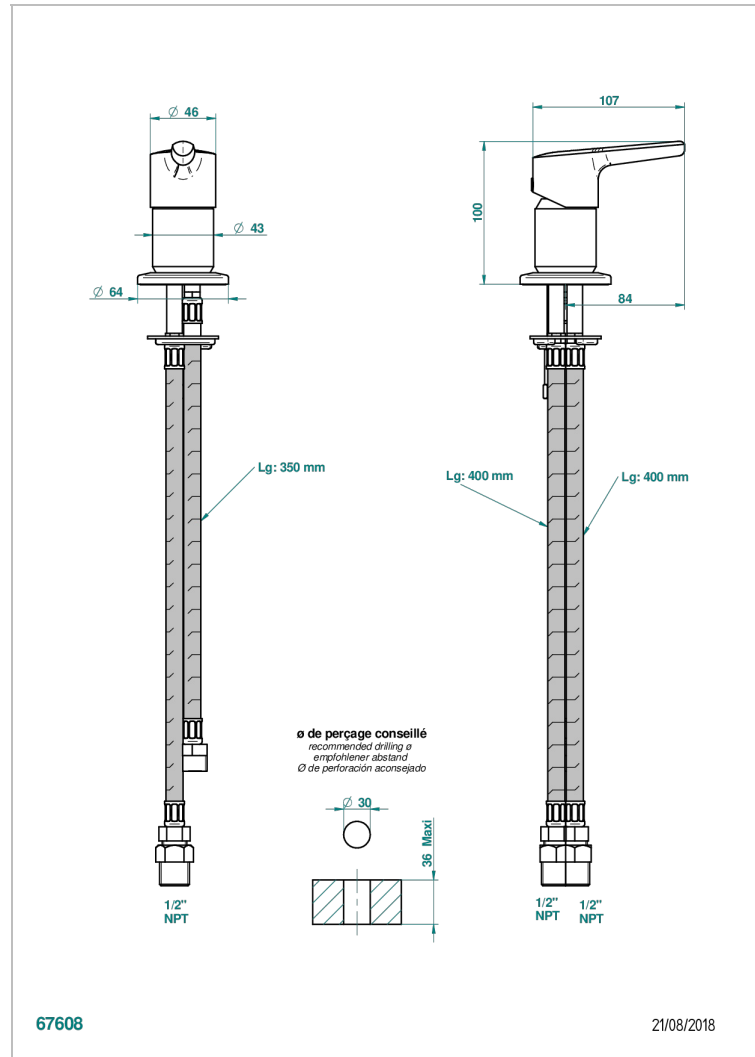

BONDI WITH LEVER HANDLES

G7G-6523/US

Rim mounted ceramic mixer with cartridge 35 mm

CHARACTERISTIC

- Bondi with lever handles
- Rim mounted ceramic mixer with cartridge 35 mm

AVAILABLE FINITIONS

Black ceram - D30
Blush PVD - H62
Brass color PVD - H49
Brown bronze color PVD - F33
Chrome polished - A02
Chrome polished / gold polished - G02