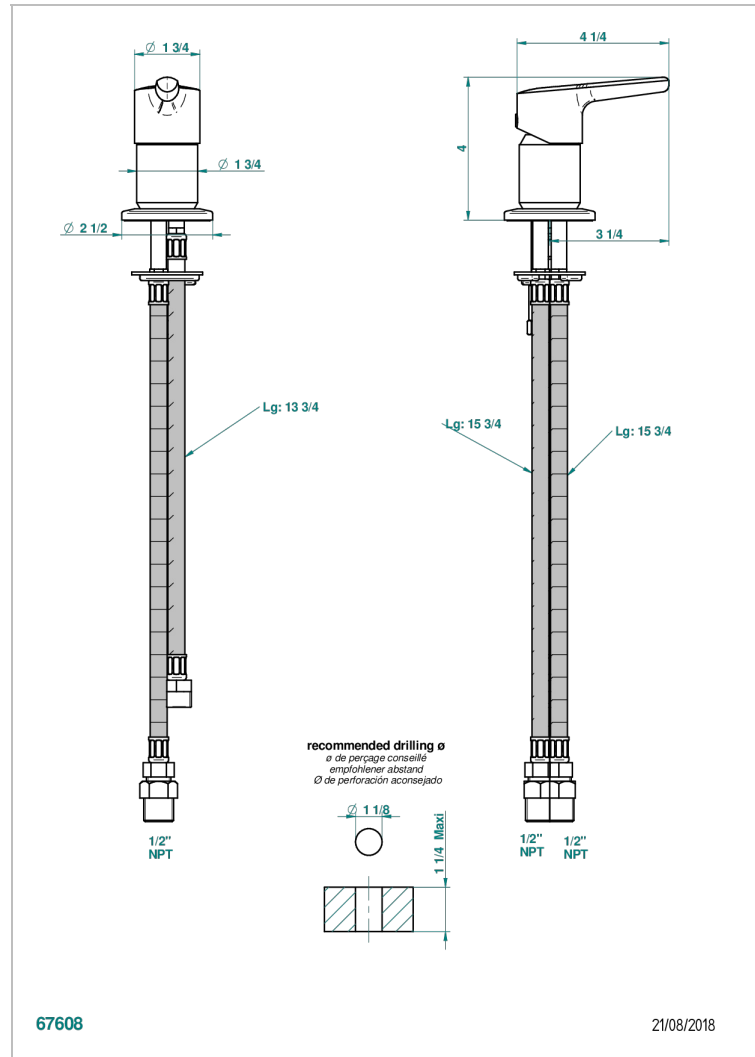

BONDI WITH LEVER HANDLES

G7G-6523/US

Rim mounted ceramic mixer with cartridge 35 mm

CHARACTERISTIC

- Bondi with lever handles
- Rim mounted ceramic mixer with cartridge 35 mm

AVAILABLE FINITIONS

Black ceram - D30
 Blush PVD - H62
 Brass color PVD - H49
 Brown bronze color PVD - F33
 Chrome polished - A02
 Chrome polished / gold polished - G02