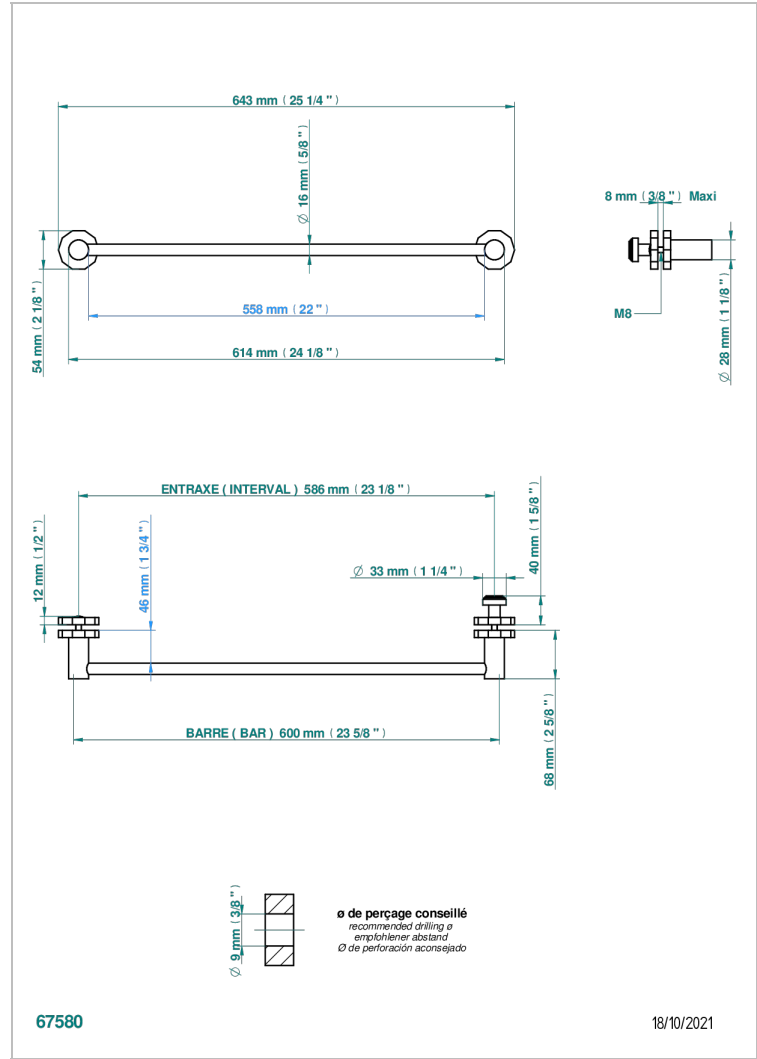

# LES ONDES WITH LEVER

G8B-514V2

THG<sup>®</sup>  
PARIS

Towel rail with one rail for glass door with knob on side and escutcheon the other side

## CARACTERÍSTICAS

- Les Ondes with lever
- Towel rail with one rail for glass door with knob on side and escutcheon the other side