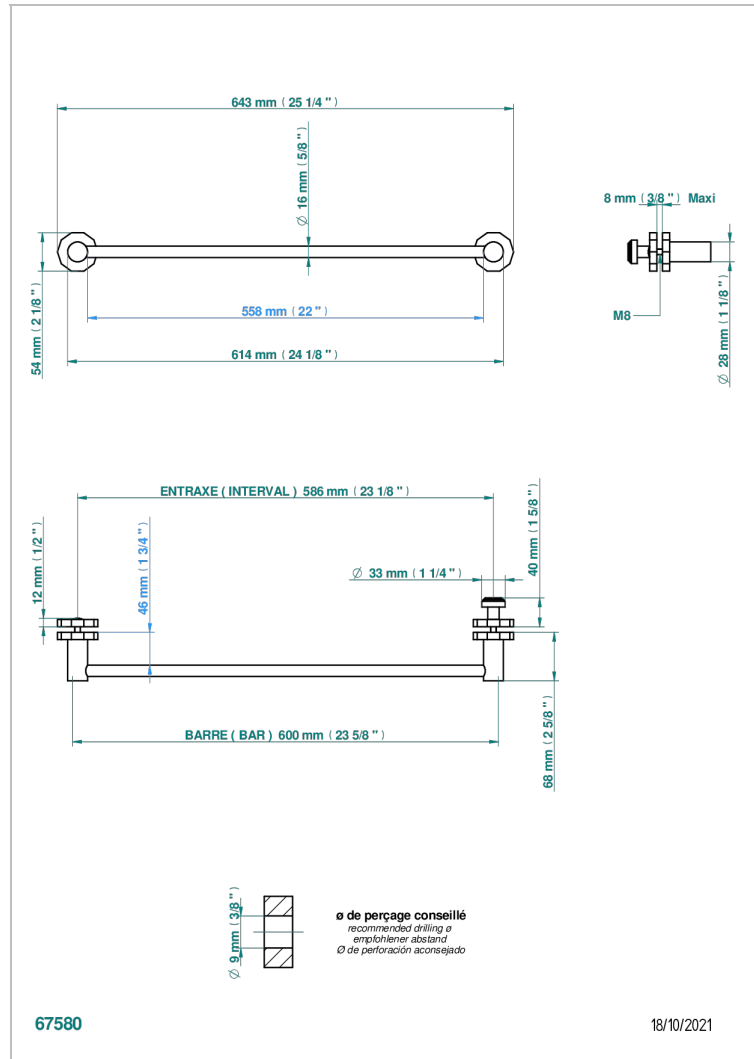

LES ONDES WITH LEVER HANDLES

G8B-514V2

Towel rail with one rail for glass door with knob on side and escutcheon the other side

CHARACTERISTIC

- Les Ondes with lever handles
- Towel rail with one rail for glass door with knob on side and escutcheon the other side