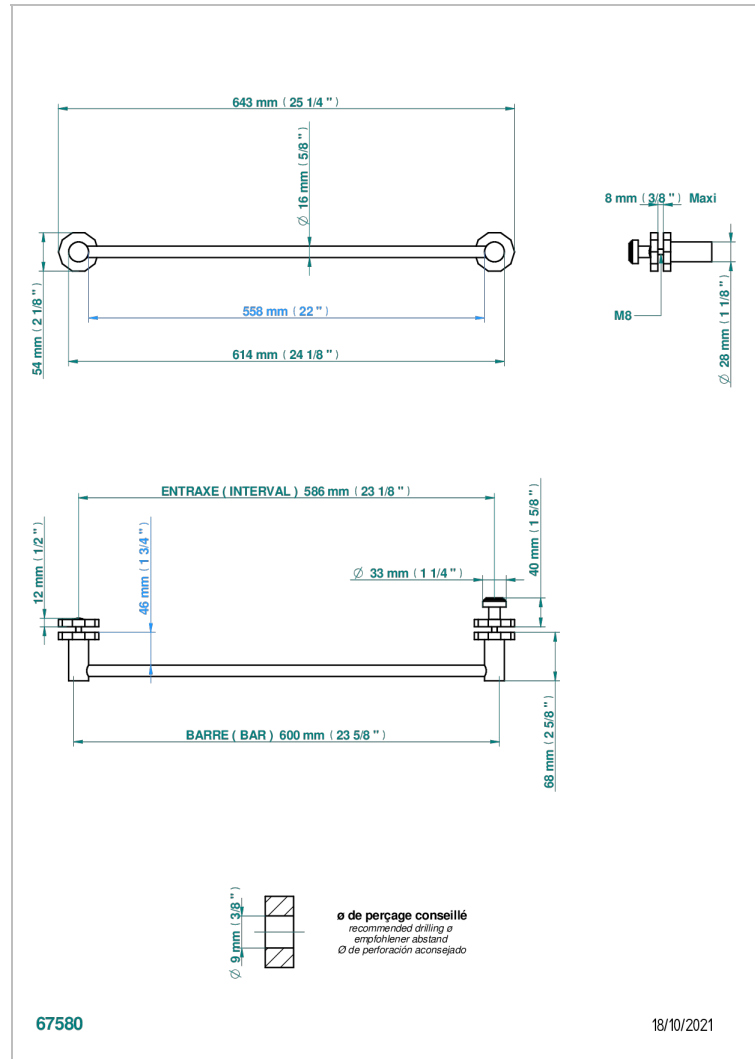

Towel rail with one rail for glass door with knob on side and escutcheon the other side

## CARACTERÍSTICAS

- Les Ondes
- Towel rail with one rail for glass door with knob on side and escutcheon the other side