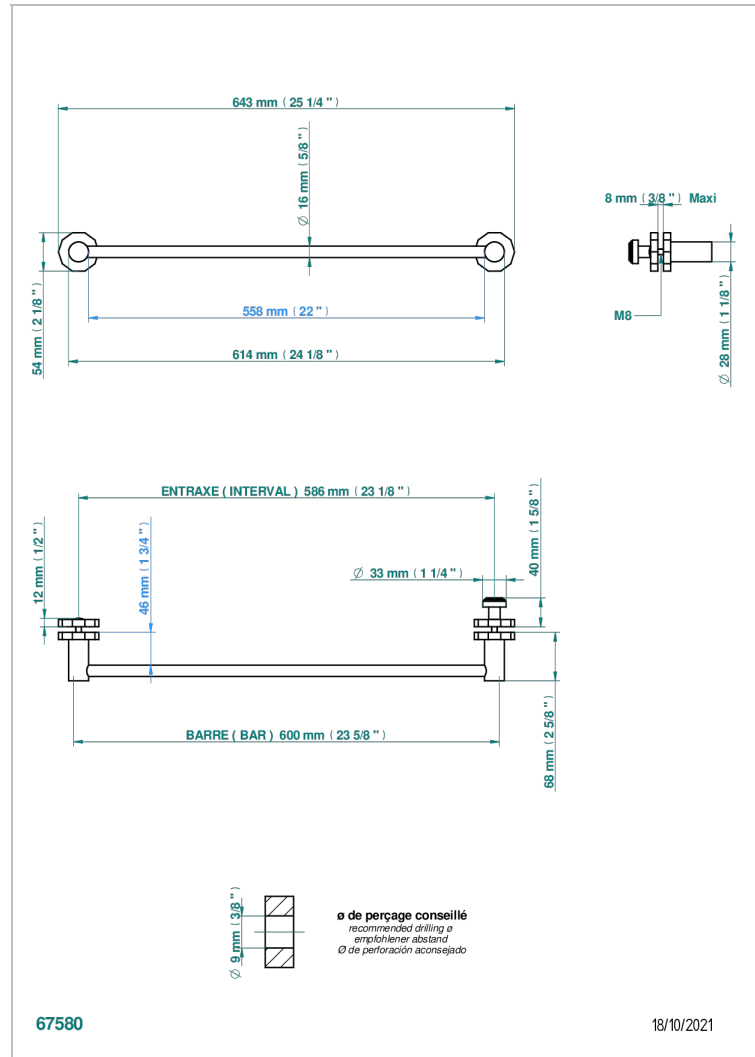

Towel rail with one rail for glass door with knob on side and escutcheon the other side

CHARACTERISTIC

- Les Ondes
- Towel rail with one rail for glass door with knob on side and escutcheon the other side