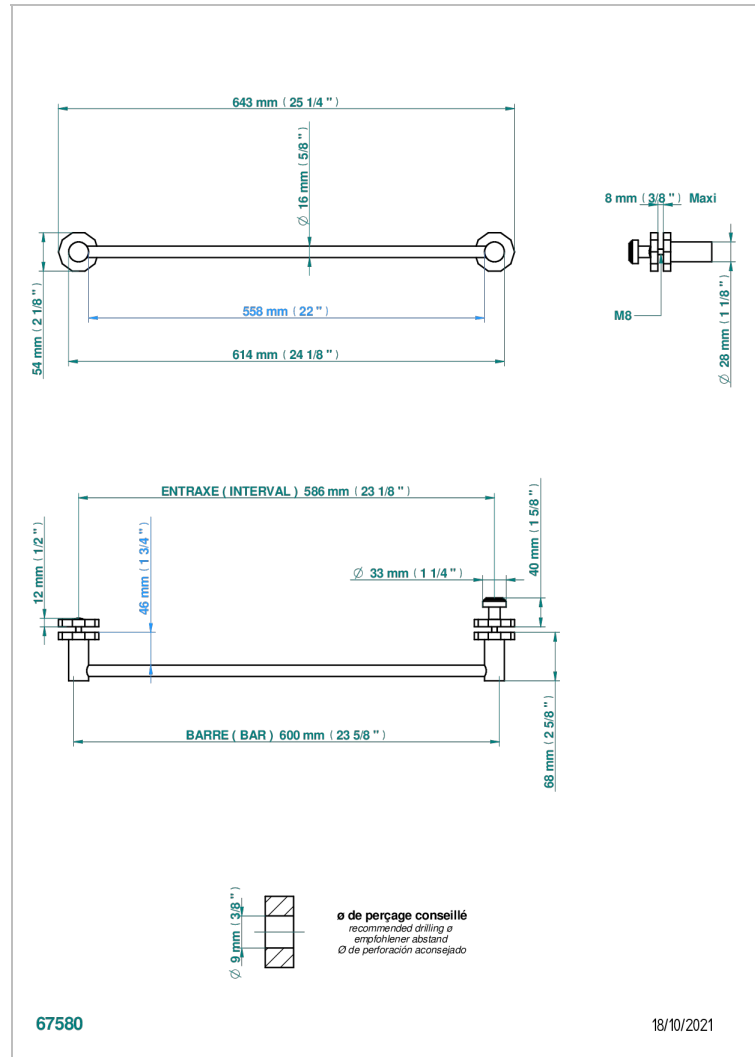

Towel rail with one rail for glass door with knob on side and escutcheon the other side

CARACTERÍSTICAS

- Les Ondes
- Towel rail with one rail for glass door with knob on side and escutcheon the other side