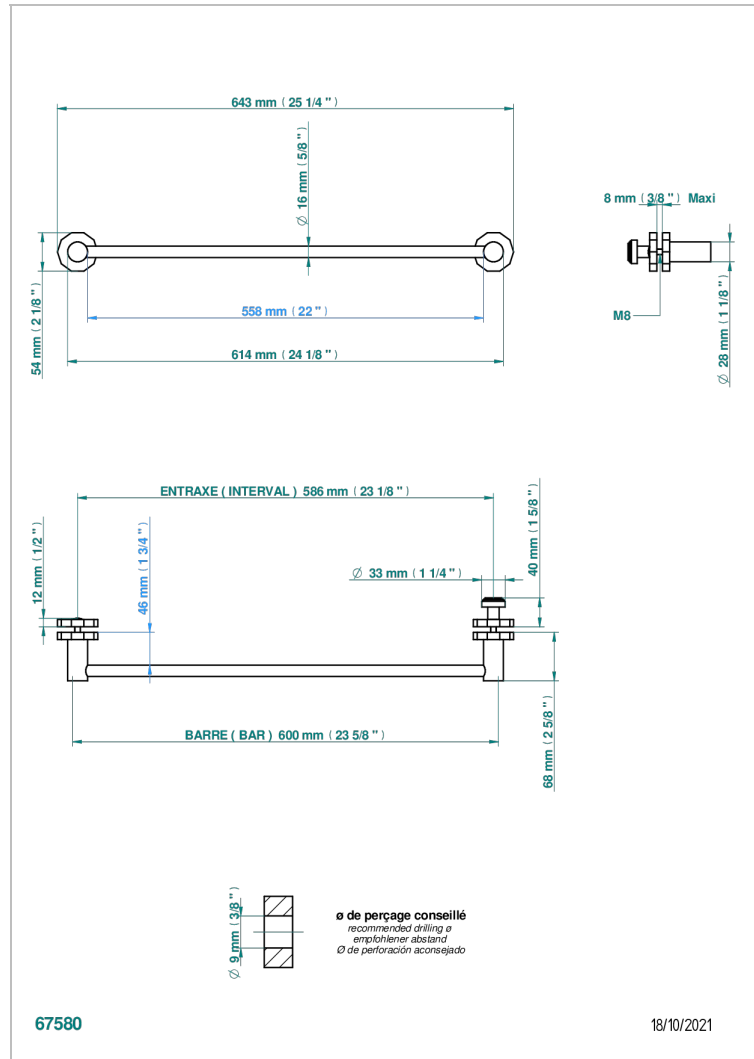

# LES ONDES

G8A-514V2

Towel rail with one rail for glass door with knob on side and escutcheon the other side

## CHARACTERISTIC

- Les Ondes
- Towel rail with one rail for glass door with knob on side and escutcheon the other side