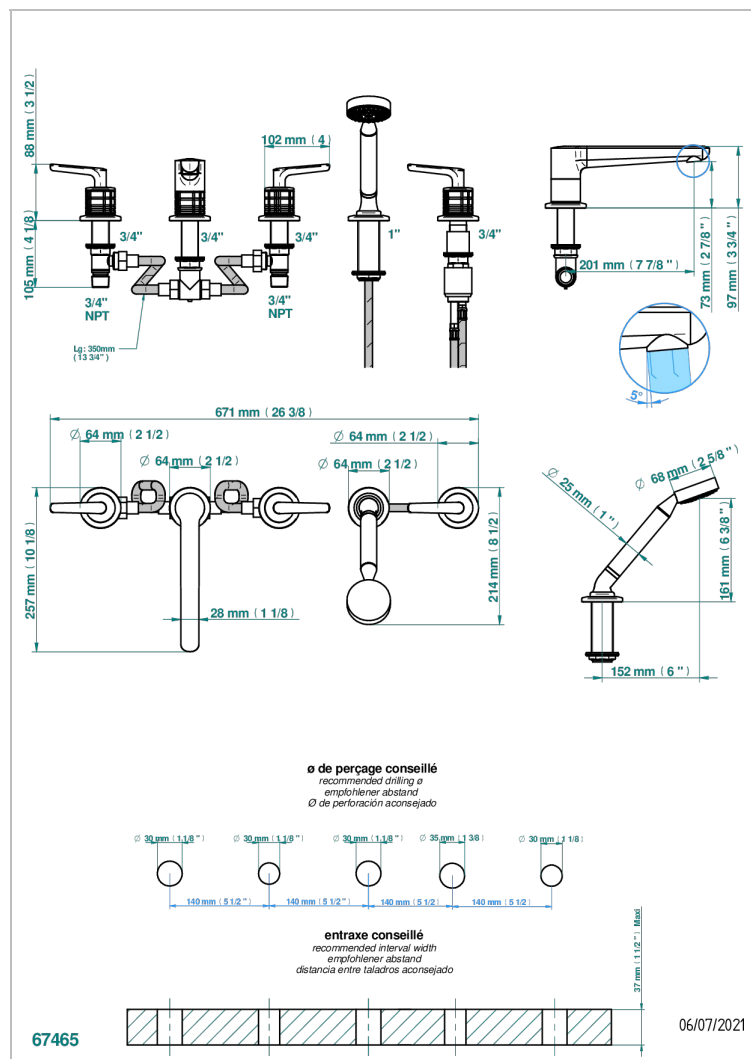

SYSTEM CRYSTAL WITH LEVER

G9K-1132US

Bath/shower set with goliath spout, 2 x 3/4" valves, rim mounted ceramic mixer tap with progressive cartridge & rim mounted handshower set

CARACTERÍSTICAS

- System Crystal with lever
- Bath/shower set with goliath spout, 2 x 3/4" valves, rim mounted ceramic mixer tap with progressive cartridge & rim mounted handshower set

ACABADOS DISPONIBLES

Bronce claro - D01
Cerámica negra mate - D30
Cobre viejo mate - H07
Cromo - A02
Cromo mate - C02
Dorado - F01

Dorado mate - F07
Dorado pálido - F30
Dorado pálido mate (sin barniz) - F31
Níquel - B01
Níquel mate - C01
Níquel viejo - H28

Pvd umber - H66
Pvd umber mate - H67