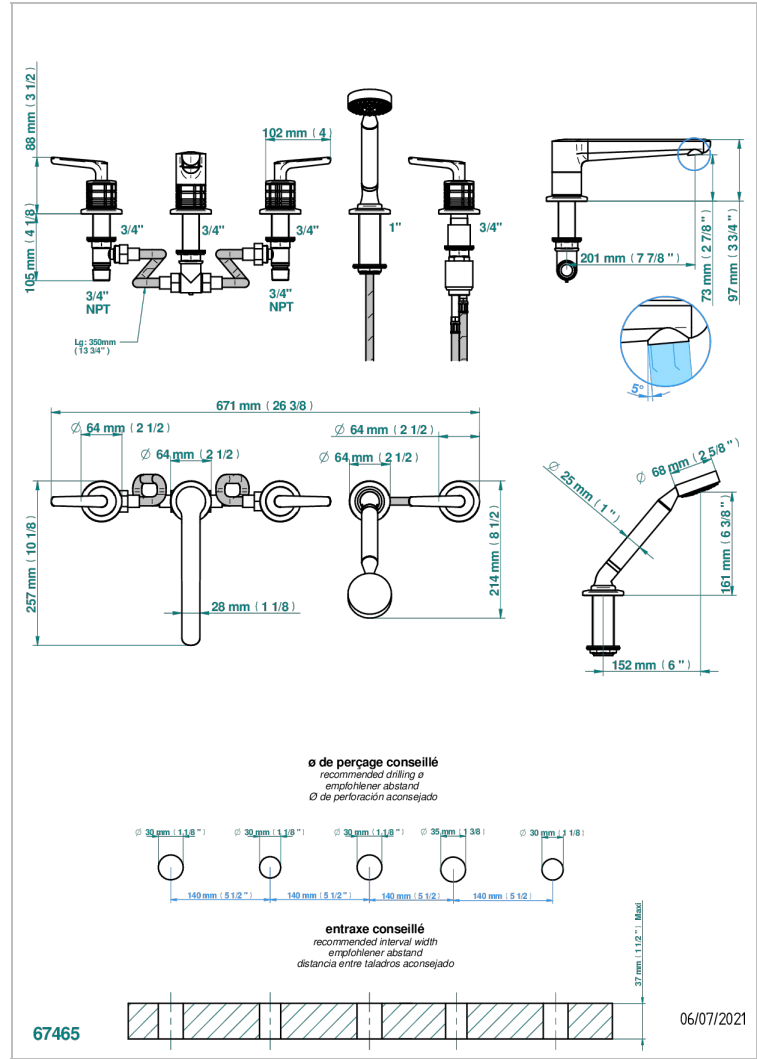

SYSTEM CRYSTAL WITH LEVER HANDLES

G9K-1132US

Roman tub set with 2 x 3/4" valves and rim mounted ceramic mixer with progressive cartridge and handshower

CHARACTERISTIC

- System Crystal with lever handles
- Roman tub set with 2 x 3/4" valves and rim mounted ceramic mixer with progressive cartridge and handshower