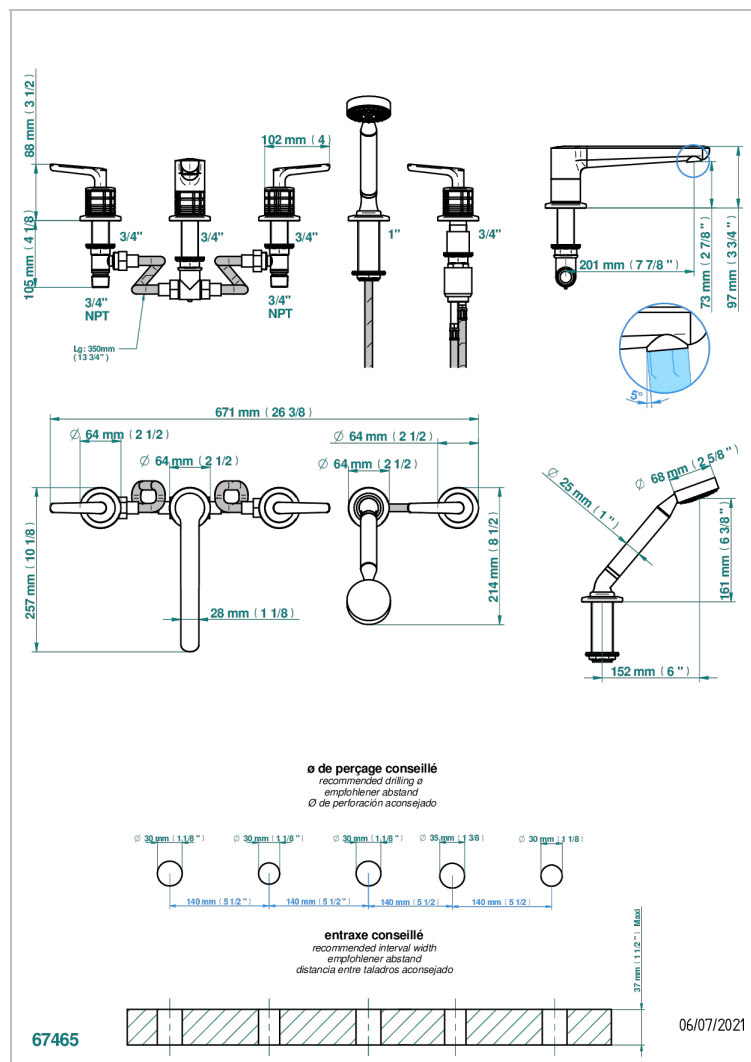

SYSTEM CRYSTAL WITH LEVER

G9K-1132

5-hole bath/shower mixer with goliath spout, 2 x 3/4" valves, and rim mounted handshower supplied by progressive cartridge mixer

CHARACTERISTIC

- System Crystal with lever
- 5-hole bath/shower mixer with goliath spout, 2 x 3/4" valves, and rim mounted handshower supplied by progressive cartridge mixer

AVAILABLE FINITIONS

Antique nickel - H28
Black ceram - D30
Blush PVD - H62
Brass color PVD - H49
Brown bronze color PVD - F33
Gold color PVD - H52

Graphite PVD - H64
Lacquered light bronze - D01
Matt Umber PVD - H67
Matt blush PVD - H60
Matt brass color PVD - H50
Matt brown bronze color PVD - F34

Umber PVD - H66
Varnished matt antique red copper (color finish) - H07