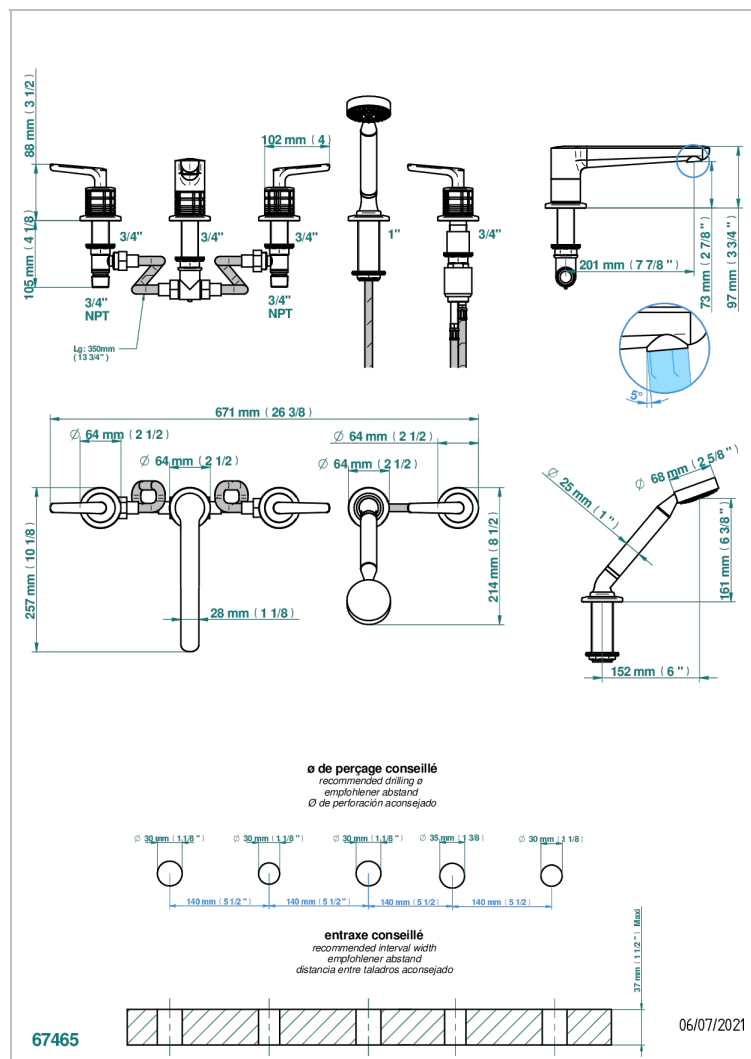

SYSTEM CRYSTAL WITH LEVER

G9K-1132

5-hole bath/shower mixer with goliath spout, 2 x 3/4" valves, and rim mounted handshower supplied by progressive cartridge mixer

CHARACTERISTIC

- System Crystal with lever
- 5-hole bath/shower mixer with goliath spout, 2 x 3/4" valves, and rim mounted handshower supplied by progressive cartridge mixer

AVAILABLE FINITIONS

Antique nickel - H28
Black ceram - D30
Blush PVD - H62
Brass color PVD - H49
Brown bronze color PVD - F33
Gold color PVD - H52

Graphite PVD - H64
Lacquered light bronze - D01
Matt Umber PVD - H67
Matt blush PVD - H60
Matt brass color PVD - H50
Matt brown bronze color PVD - F34

Umber PVD - H66
Varnished matt antique red copper (color finish) - H07