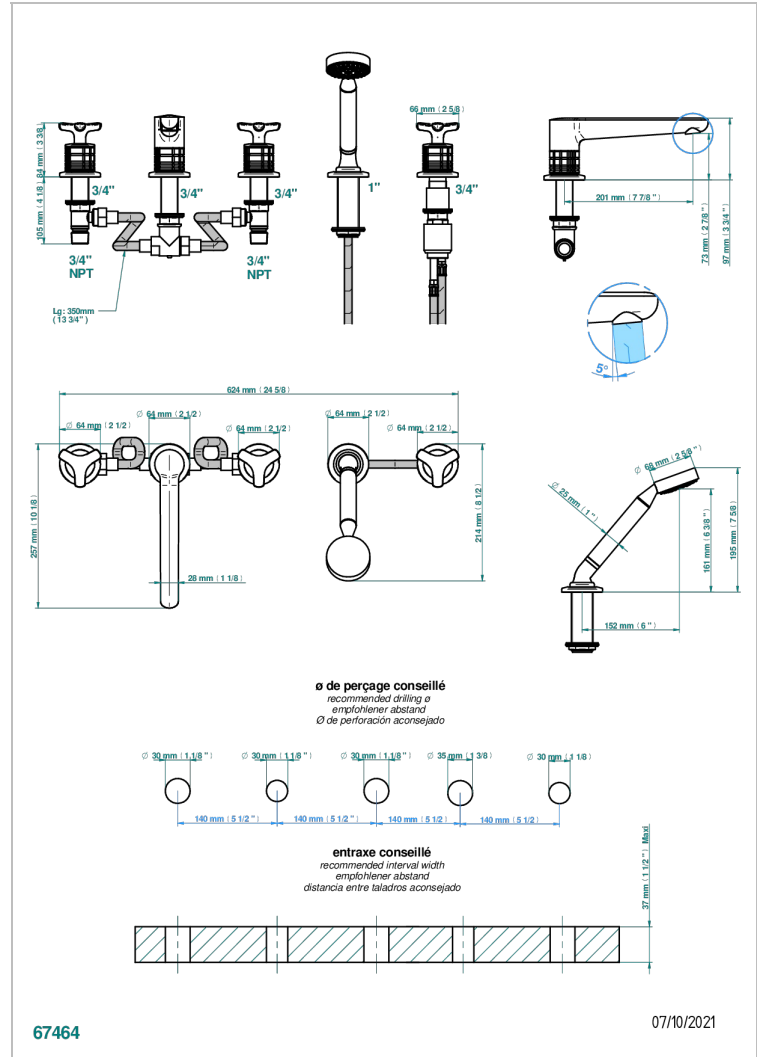

SYSTEM CRYSTAL

G9J-1132US

THG[®]
PARIS

Bath/shower set with goliath spout, 2 x 3/4" valves, rim mounted ceramic mixer tap with progressive cartridge & rim mounted handshower set

CARACTERÍSTICAS

- System Crystal
- Bath/shower set with goliath spout, 2 x 3/4" valves, rim mounted ceramic mixer tap with progressive cartridge & rim mounted handshower set

ACABADOS DISPONIBLES

Bronce claro - D01
Cerámica negra mate - D30
Cobre viejo mate - H07
Cromo - A02
Cromo mate - C02
Dorado - F01

Dorado mate - F07
Dorado pálido - F30
Dorado pálido mate (sin barniz) - F31
Níquel - B01
Níquel mate - C01
Níquel viejo - H28

Pvd umber - H66
Pvd umber mate - H67