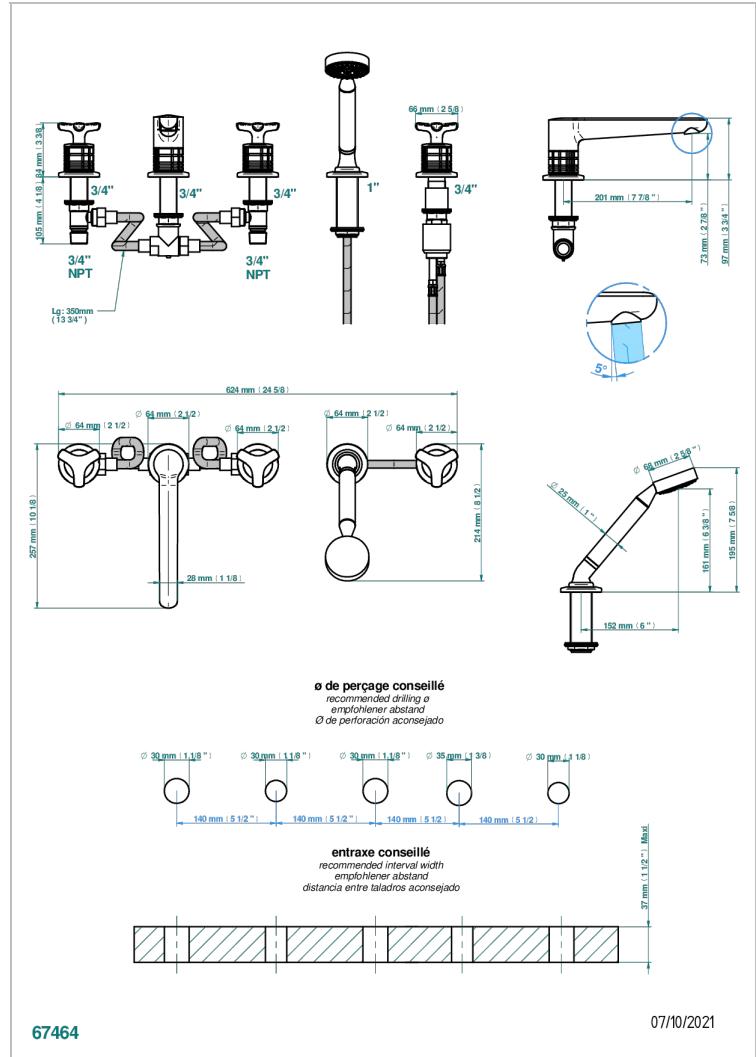

5-hole bath/shower mixer with goliath spout, 2 x 3/4" valves, and rim mounted handshower supplied by progressive cartridge mixer

## CHARACTERISTIC

- System Crystal
- 5-hole bath/shower mixer with goliath spout, 2 x 3/4" valves, and rim mounted handshower supplied by progressive cartridge mixer