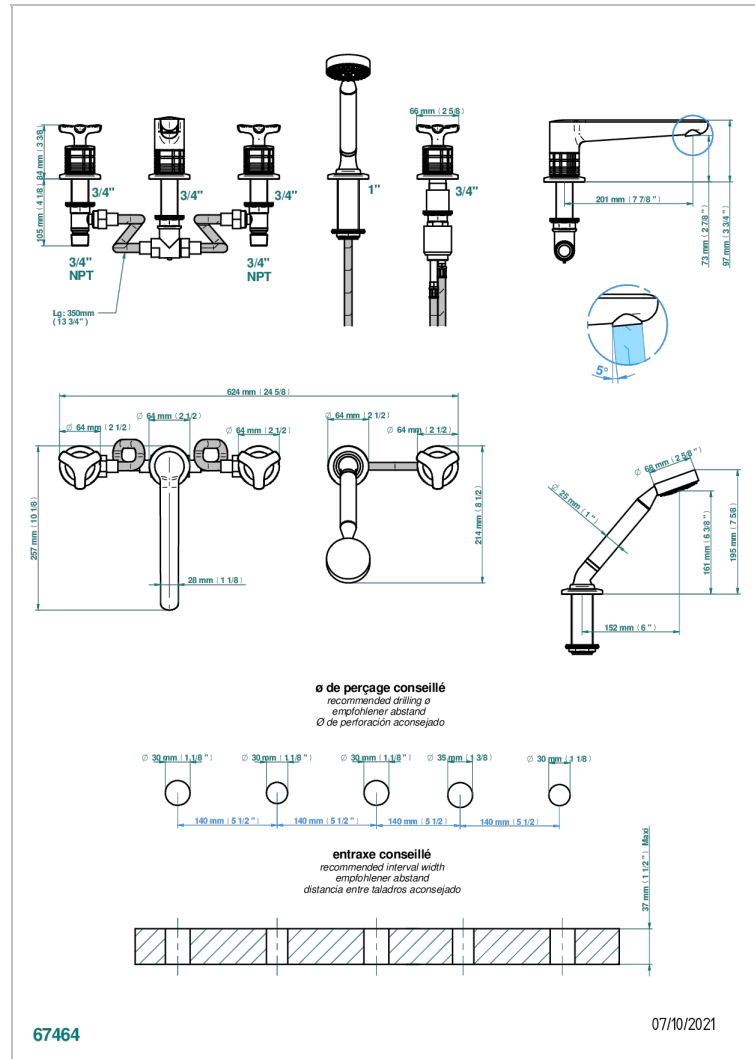

5-hole bath/shower mixer with goliath spout, 2 x 3/4" valves, and rim mounted handshower supplied by progressive cartridge mixer

## CHARACTERISTIC

- System Crystal
- 5-hole bath/shower mixer with goliath spout, 2 x 3/4" valves, and rim mounted handshower supplied by progressive cartridge mixer

## AVAILABLE FINITIONS

Antique nickel - H28  
Black ceram - D30  
Blush PVD - H62  
Brass color PVD - H49  
Brown bronze color PVD - F33  
Gold color PVD - H52

Graphite PVD - H64  
Lacquered light bronze - D01  
Matt Umber PVD - H67  
Matt blush PVD - H60  
Matt brass color PVD - H50  
Matt brown bronze color PVD - F34