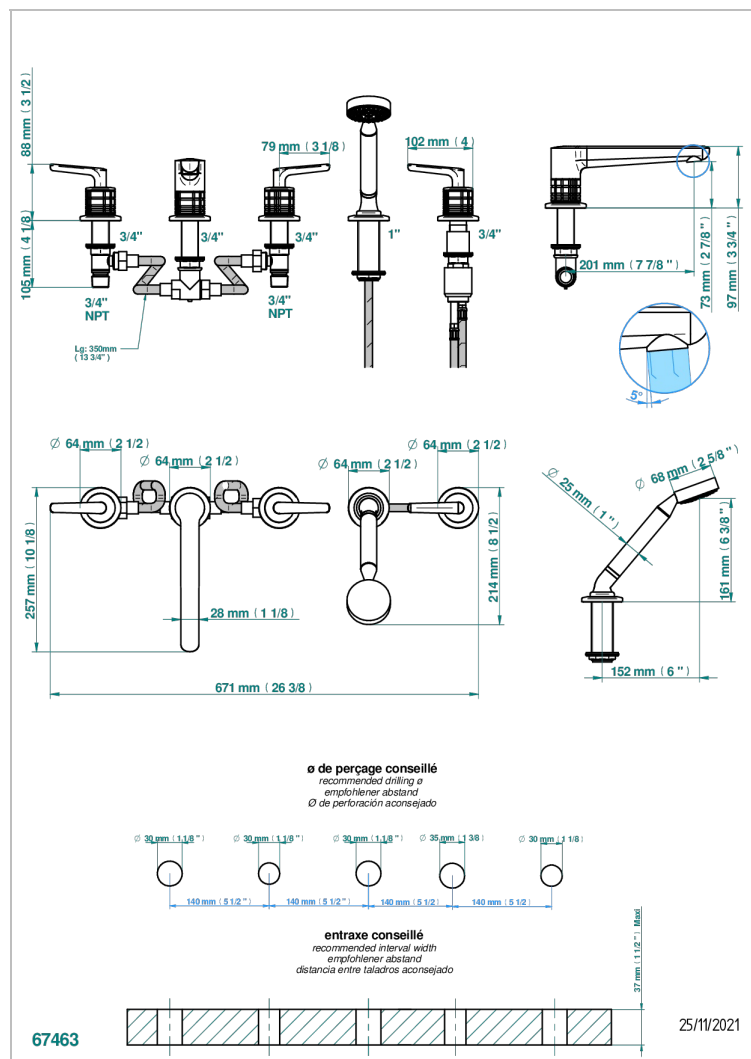

# SYSTEM HOWLITE WITH LEVER

G9H-1132US

Bath/shower set with goliath spout, 2 x 3/4" valves, rim mounted ceramic mixer tap with progressive cartridge & rim mounted handshower set

## CARACTERÍSTICAS

- System Howlite with lever
- Bath/shower set with goliath spout, 2 x 3/4" valves, rim mounted ceramic mixer tap with progressive cartridge & rim mounted handshower set

Pvd umber - H66  
Pvd umber mate - H67