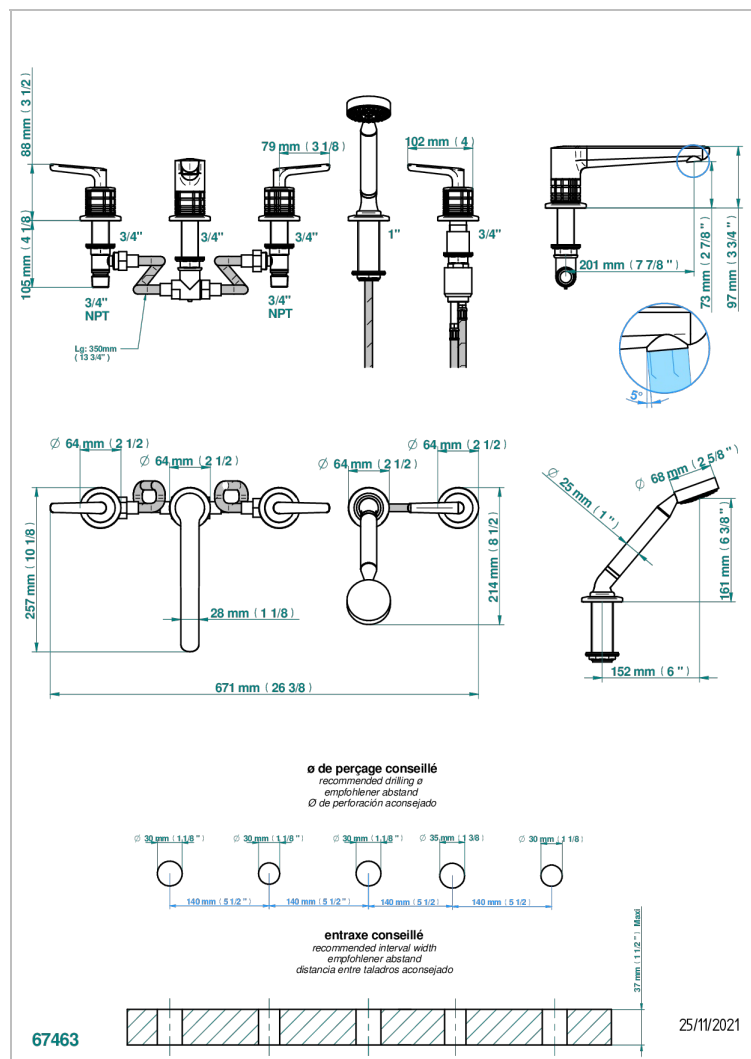

SYSTEM HOWLITE WITH LEVER

G9H-1132

5-hole bath/shower mixer with goliath spout, 2 x 3/4" valves, and rim mounted handshower supplied by progressive cartridge mixer

CHARACTERISTIC

- System Howlite with lever
- 5-hole bath/shower mixer with goliath spout, 2 x 3/4" valves, and rim mounted handshower supplied by progressive cartridge mixer

AVAILABLE FINITIONS

Antique nickel - H28
Black ceram - D30
Blush PVD - H62
Brass color PVD - H49
Brown bronze color PVD - F33
Gold color PVD - H52

Graphite PVD - H64
Lacquered light bronze - D01
Matt Umber PVD - H67
Matt blush PVD - H60
Matt brass color PVD - H50
Matt brown bronze color PVD - F34

Umber PVD - H66
Varnished matt antique red copper (color finish) - H07