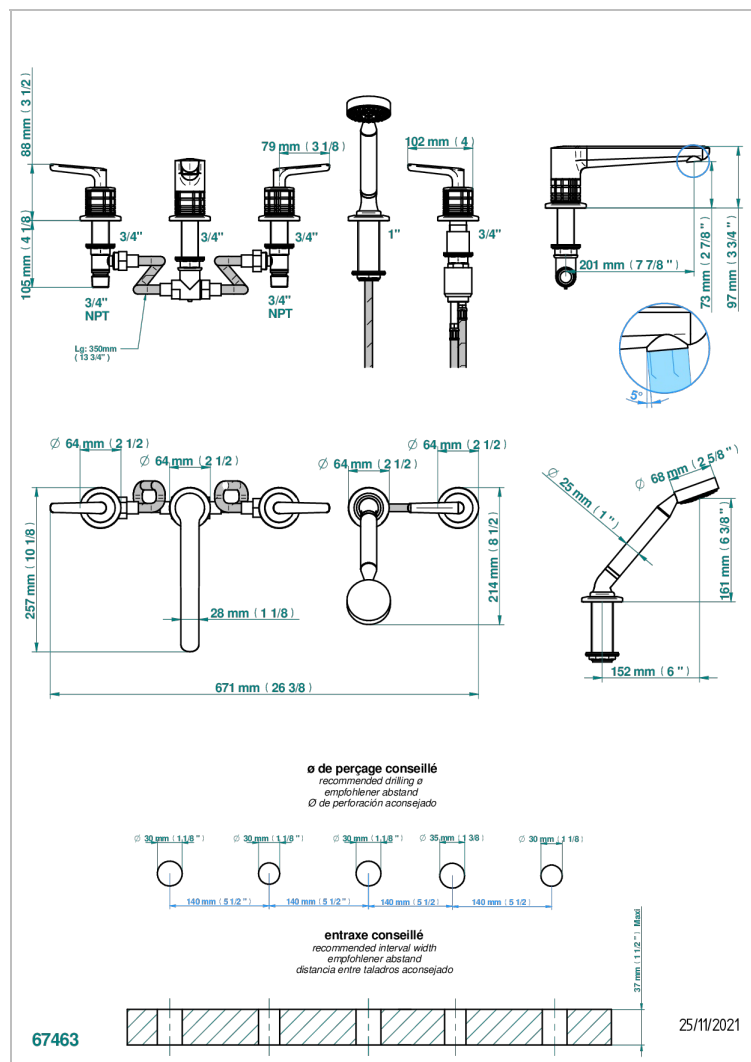

SYSTEM HOWLITE WITH LEVER

G9H-1132

5-hole bath/shower mixer with goliath spout, 2 x 3/4" valves, and rim mounted handshower supplied by progressive cartridge mixer

CHARACTERISTIC

- System Howlite with lever
- 5-hole bath/shower mixer with goliath spout, 2 x 3/4" valves, and rim mounted handshower supplied by progressive cartridge mixer

AVAILABLE FINITIONS

Antique nickel - H28
Black ceram - D30
Blush PVD - H62
Brass color PVD - H49
Brown bronze color PVD - F33
Gold color PVD - H52

Graphite PVD - H64
Lacquered light bronze - D01
Matt Umber PVD - H67
Matt blush PVD - H60
Matt brass color PVD - H50
Matt brown bronze color PVD - F34

Umber PVD - H66
Varnished matt antique red copper (color finish) - H07