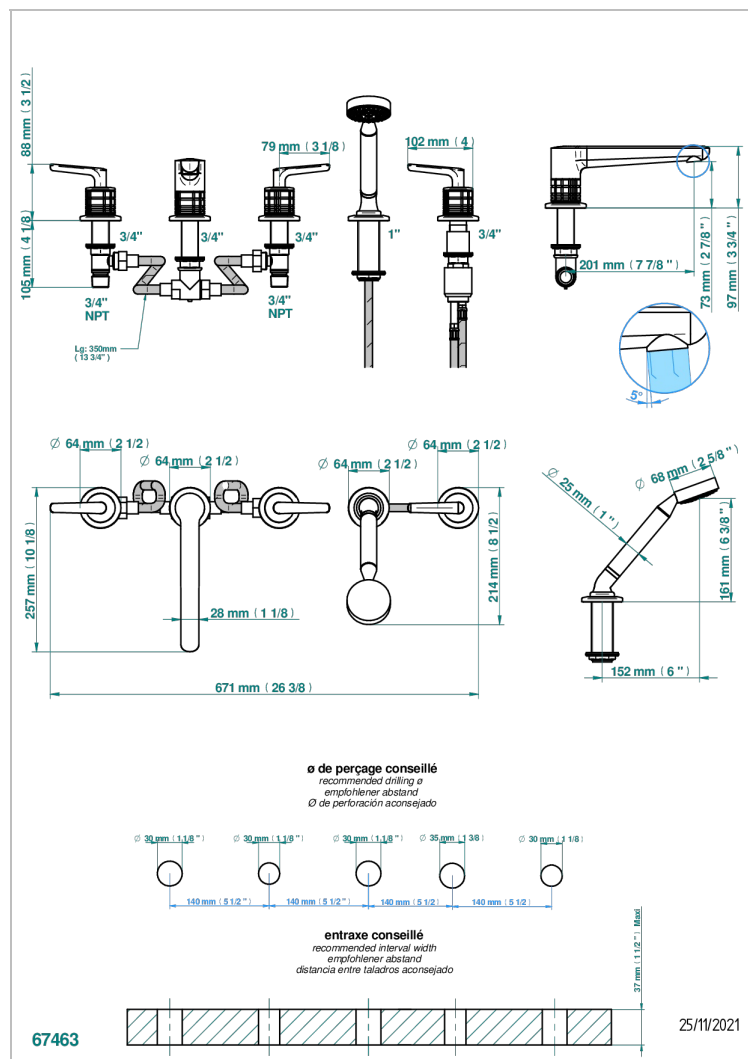

SYSTEM HOWLITE WITH LEVER

G9H-1132

5-hole bath/shower mixer with goliath spout, 2 x 3/4" valves, and rim mounted handshower supplied by progressive cartridge mixer

CHARACTERISTIC

- System Howlite with lever
- 5-hole bath/shower mixer with goliath spout, 2 x 3/4" valves, and rim mounted handshower supplied by progressive cartridge mixer

AVAILABLE FINITIONS

Antique nickel - H28
Black ceram - D30
Blush PVD - H62
Brass color PVD - H49
Brown bronze color PVD - F33
Gold color PVD - H52

Graphite PVD - H64
Lacquered light bronze - D01
Matt Umber PVD - H67
Matt blush PVD - H60
Matt brass color PVD - H50
Matt brown bronze color PVD - F34

Umber PVD - H66
Varnished matt antique red copper (color finish) - H07