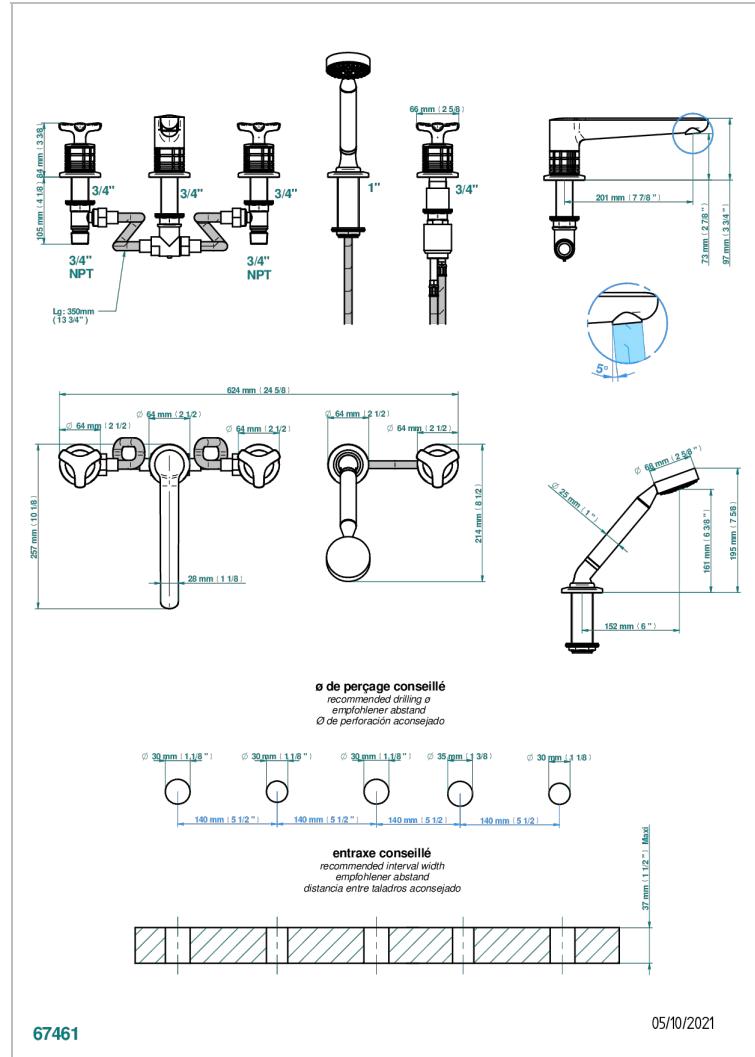

SYSTEM HOWLITE

G9G-1132US

THG
PARIS

Roman tub set with 2 x 3/4" valves and rim mounted ceramic mixer with progressive cartridge and handshower

CHARACTERISTIC

- System Howlite
- Roman tub set with 2 x 3/4" valves and rim mounted ceramic mixer with progressive cartridge and handshower