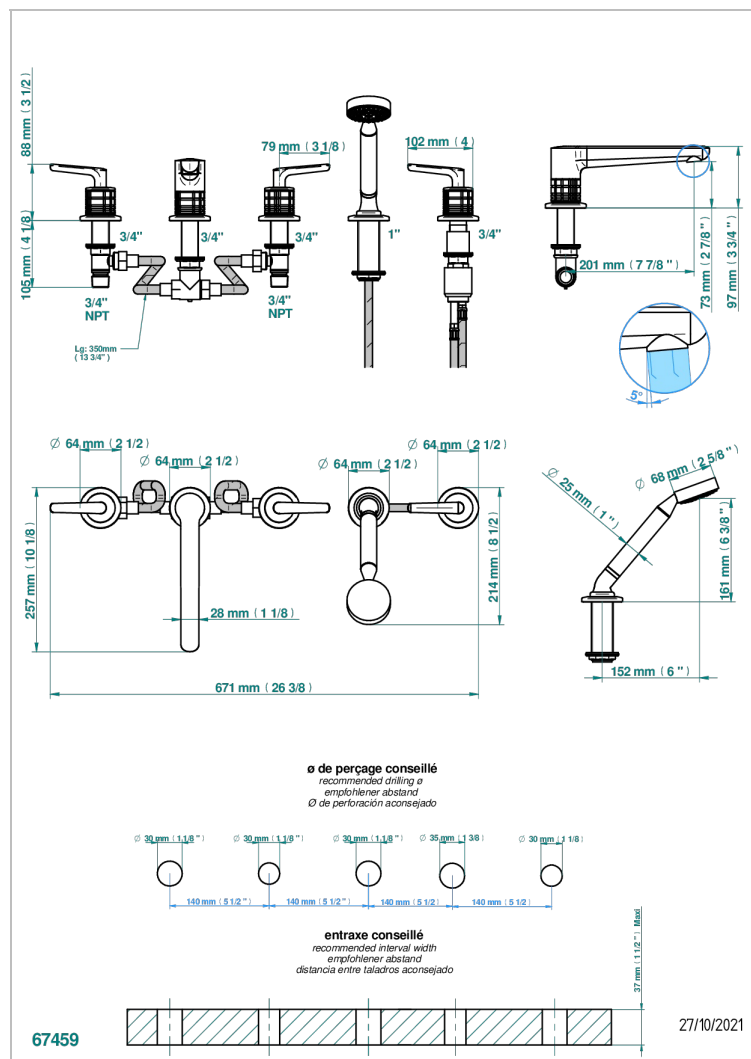

# SYSTEM SQUARED METAL WITH LEVER

G9F-1132US

Bath/shower set with goliath spout, 2 x 3/4" valves, rim mounted ceramic mixer tap with progressive cartridge & rim mounted handshower set

## CARACTERÍSTICAS

- System Squared Metal with lever
- Bath/shower set with goliath spout, 2 x 3/4" valves, rim mounted ceramic mixer tap with progressive cartridge & rim mounted handshower set

Pvd marrón bronce mate - F34  
Pvd umber - H66  
Pvd umber mate - H67