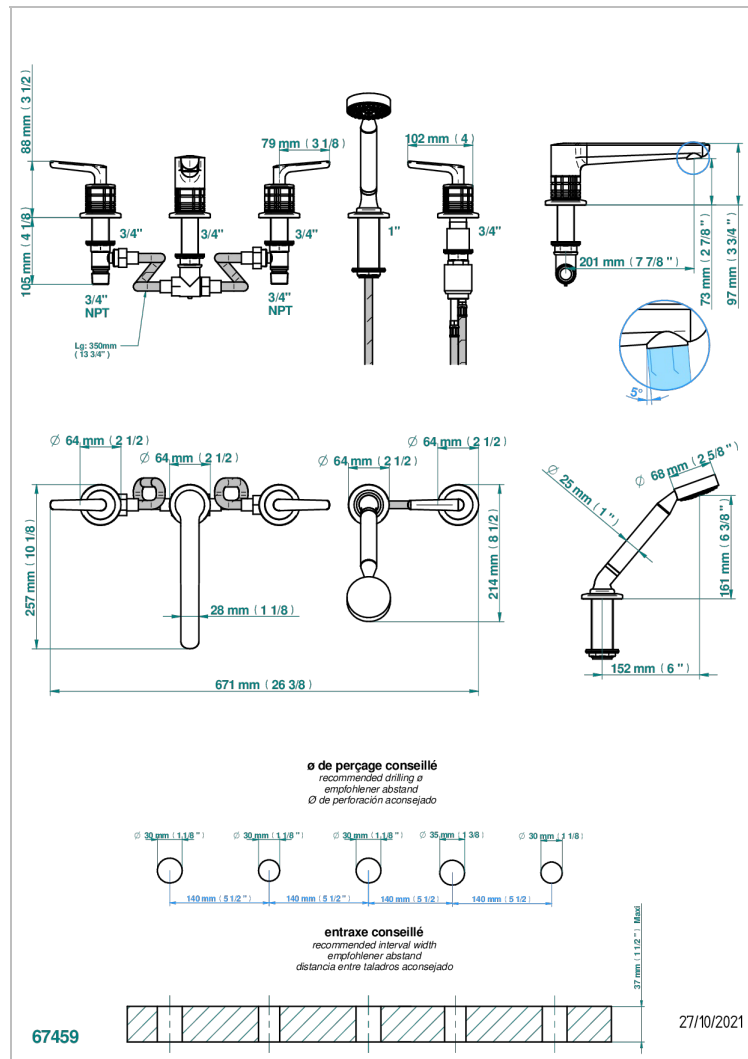

# SYSTEM SQUARED METAL WITH LEVER

G9F-1132

5-hole bath/shower mixer with goliath spout, 2 x 3/4" valves, and rim mounted handshower supplied by progressive cartridge mixer

## CHARACTERISTIC

- System Squared Metal with lever
- 5-hole bath/shower mixer with goliath spout, 2 x 3/4" valves, and rim mounted handshower supplied by progressive cartridge mixer

## AVAILABLE FINITIONS

Antique nickel - H28  
Black ceram - D30  
Blush PVD - H62  
Brass color PVD - H49  
Brown bronze color PVD - F33  
Gold color PVD - H52

Graphite PVD - H64  
Lacquered light bronze - D01  
Matt Umber PVD - H67  
Matt blush PVD - H60  
Matt brass color PVD - H50  
Matt brown bronze color PVD - F34