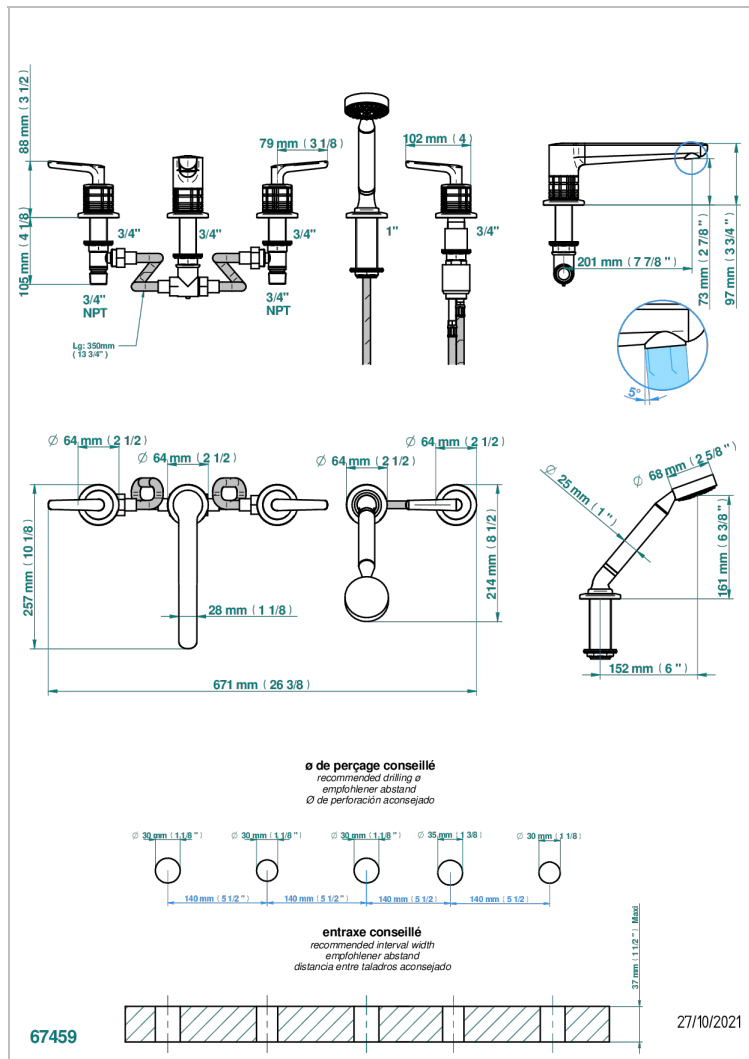

SYSTEM SQUARED METAL WITH LEVER

G9F-1132

5-hole bath/shower mixer with goliath spout, 2 x 3/4" valves, and rim mounted handshower supplied by progressive cartridge mixer

CHARACTERISTIC

- System Squared Metal with lever
- 5-hole bath/shower mixer with goliath spout, 2 x 3/4" valves, and rim mounted handshower supplied by progressive cartridge mixer

AVAILABLE FINITIONS

Antique nickel - H28
Black ceram - D30
Blush PVD - H62
Brass color PVD - H49
Brown bronze color PVD - F33
Gold color PVD - H52

Graphite PVD - H64
Lacquered light bronze - D01
Matt Umber PVD - H67
Matt blush PVD - H60
Matt brass color PVD - H50
Matt brown bronze color PVD - F34