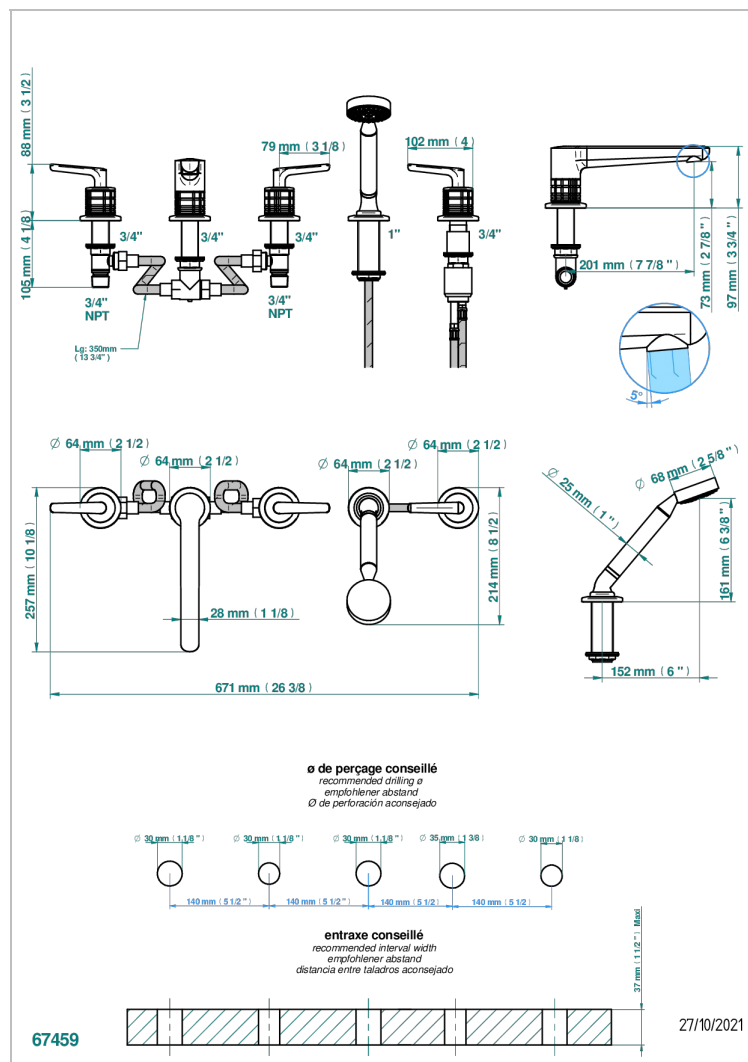

# SYSTEM SQUARED METAL WITH LEVER

G9F-1132

5-hole bath/shower mixer with goliath spout, 2 x 3/4" valves, and rim mounted handshower supplied by progressive cartridge mixer

## CHARACTERISTIC

- System Squared Metal with lever
- 5-hole bath/shower mixer with goliath spout, 2 x 3/4" valves, and rim mounted handshower supplied by progressive cartridge mixer

## AVAILABLE FINITIONS

Antique nickel - H28  
Black ceram - D30  
Blush PVD - H62  
Brass color PVD - H49  
Brown bronze color PVD - F33  
Gold color PVD - H52

Graphite PVD - H64  
Lacquered light bronze - D01  
Matt Umber PVD - H67  
Matt blush PVD - H60  
Matt brass color PVD - H50  
Matt brown bronze color PVD - F34