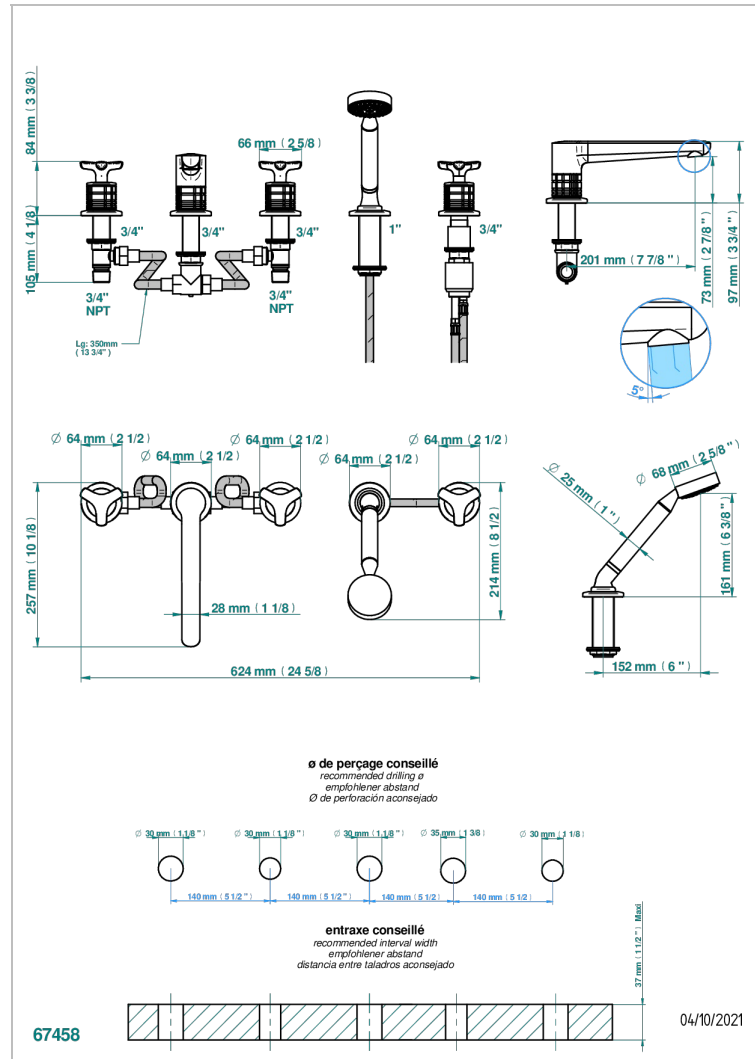

SYSTEM SQUARED METAL

G9E-1132

5-hole bath/shower mixer with goliath spout, 2 x 3/4" valves, and rim mounted handshower supplied by progressive cartridge mixer

CHARACTERISTIC

- System Squared Metal
- 5-hole bath/shower mixer with goliath spout, 2 x 3/4" valves, and rim mounted handshower supplied by progressive cartridge mixer

AVAILABLE FINITIONS

Antique nickel - H28
Black ceram - D30
Blush PVD - H62
Brass color PVD - H49
Brown bronze color PVD - F33
Gold color PVD - H52

Graphite PVD - H64
Lacquered light bronze - D01
Matt Umber PVD - H67
Matt blush PVD - H60
Matt brass color PVD - H50
Matt brown bronze color PVD - F34