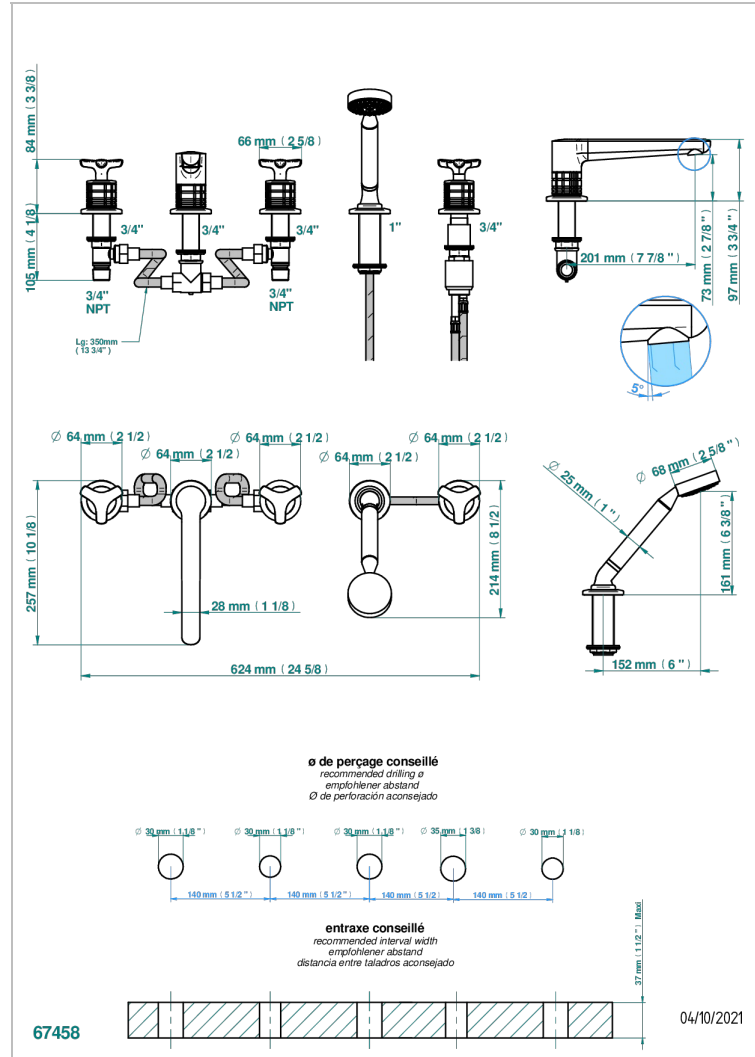

SYSTEM SQUARED METAL

G9E-1132

5-hole bath/shower mixer with goliath spout, 2 x 3/4" valves, and rim mounted handshower supplied by progressive cartridge mixer

CHARACTERISTIC

- System Squared Metal
- 5-hole bath/shower mixer with goliath spout, 2 x 3/4" valves, and rim mounted handshower supplied by progressive cartridge mixer

AVAILABLE FINITIONS

Antique nickel - H28
Black ceram - D30
Blush PVD - H62
Brass color PVD - H49
Brown bronze color PVD - F33
Gold color PVD - H52

Graphite PVD - H64
Lacquered light bronze - D01
Matt Umber PVD - H67
Matt blush PVD - H60
Matt brass color PVD - H50
Matt brown bronze color PVD - F34