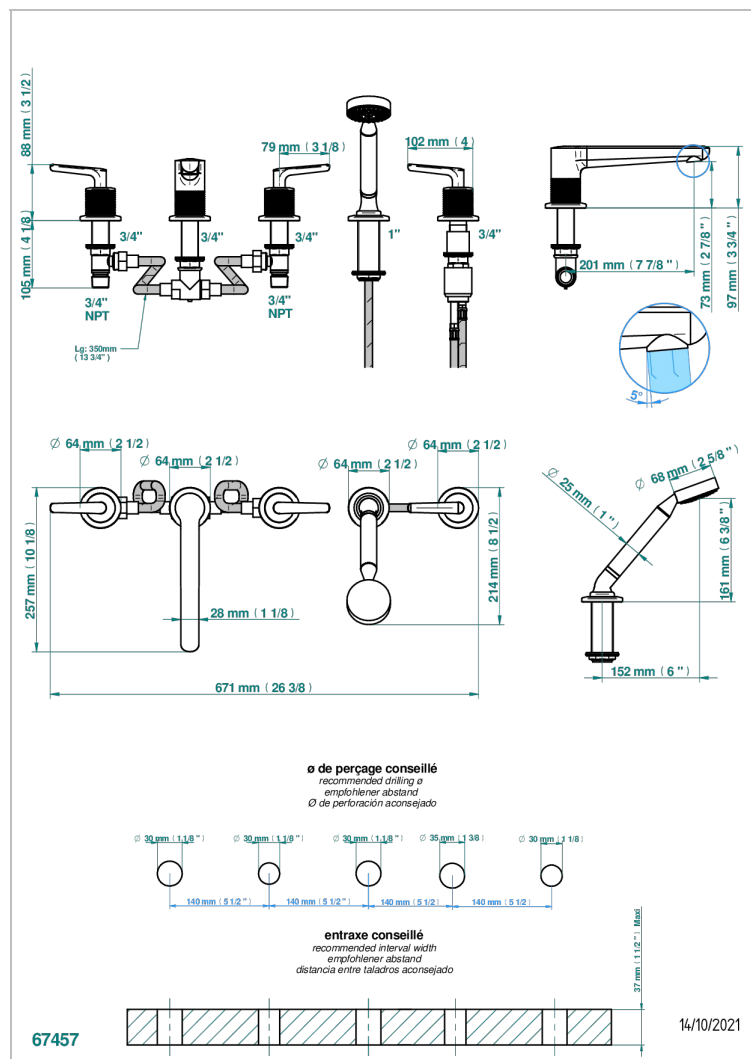

# SYSTEM DIAMOND METAL WITH LEVER

G9D-1132US

Bath/shower set with goliath spout, 2 x 3/4" valves, rim mounted ceramic mixer tap with progressive cartridge & rim mounted handshower set

## CARACTERÍSTICAS

- System Diamond Metal with lever
- Bath/shower set with goliath spout, 2 x 3/4" valves, rim mounted ceramic mixer tap with progressive cartridge & rim mounted handshower set

Pvd marrón bronce mate - F34  
Pvd umber - H66  
Pvd umber mate - H67