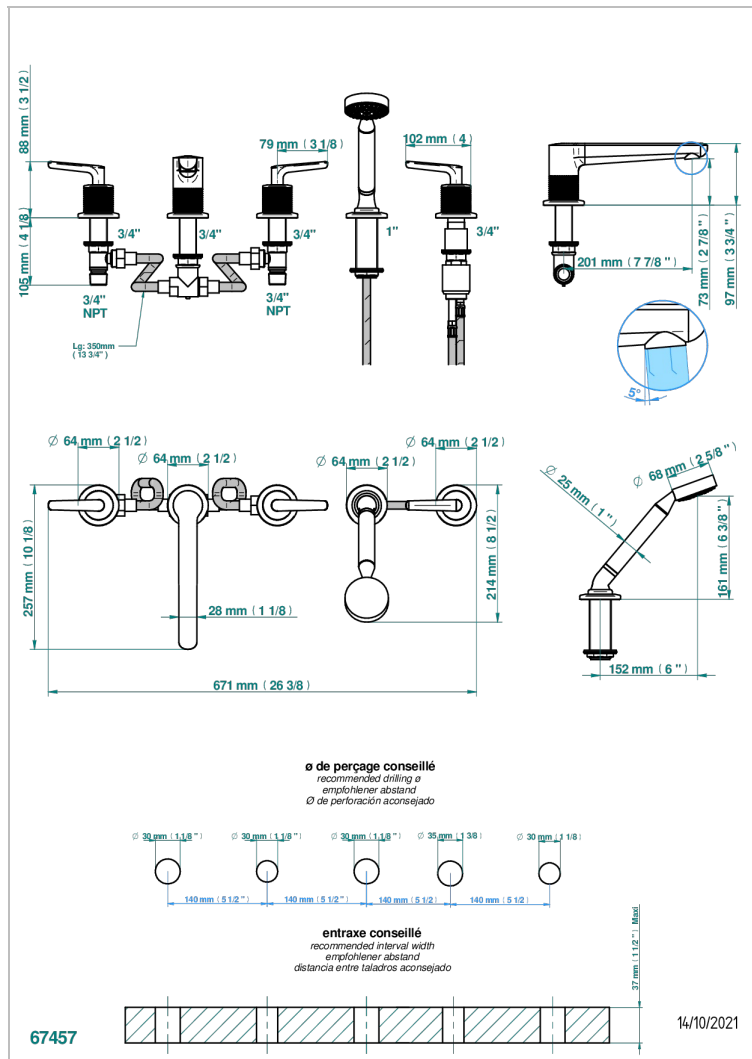

SYSTEM DIAMOND METAL WITH LEVER HANDLES

G9D-1132US

Roman tub set with 2 x 3/4" valves and rim mounted ceramic mixer with progressive cartridge and handshower

CHARACTERISTIC

- System Diamond Metal with lever handles
- Roman tub set with 2 x 3/4" valves and rim mounted ceramic mixer with progressive cartridge and handshower