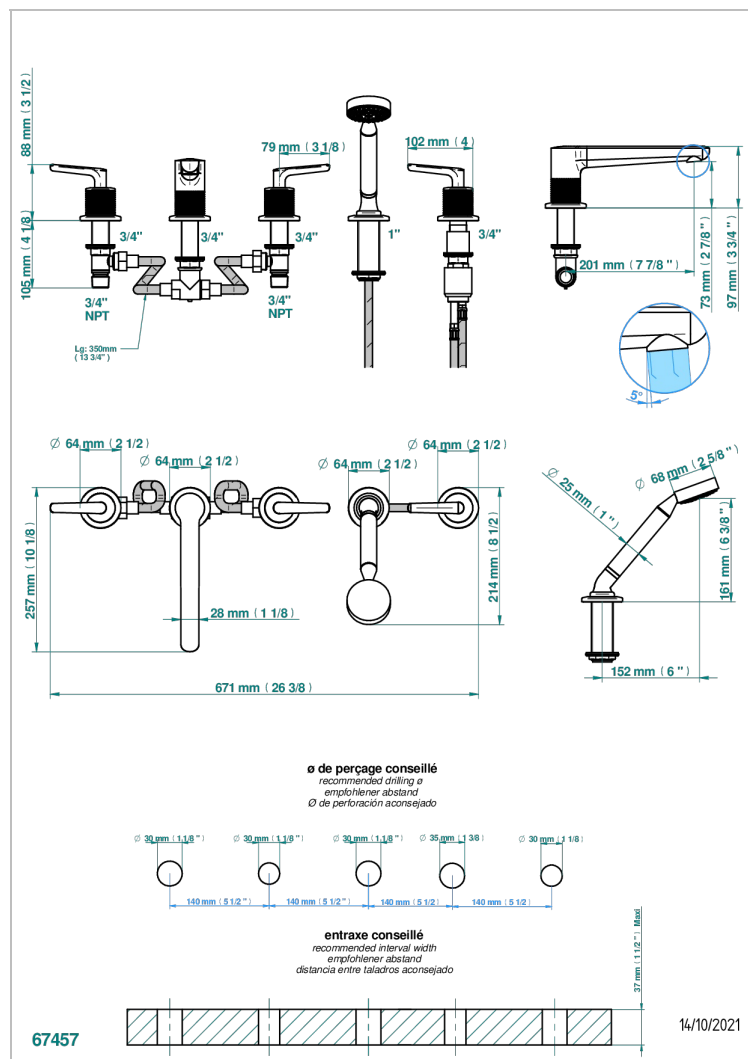

# SYSTEM DIAMOND METAL WITH LEVER

G9D-1132

5-hole bath/shower mixer with goliath spout, 2 x 3/4" valves, and rim mounted handshower supplied by progressive cartridge mixer

## CHARACTERISTIC

- System Diamond Metal with lever
- 5-hole bath/shower mixer with goliath spout, 2 x 3/4" valves, and rim mounted handshower supplied by progressive cartridge mixer