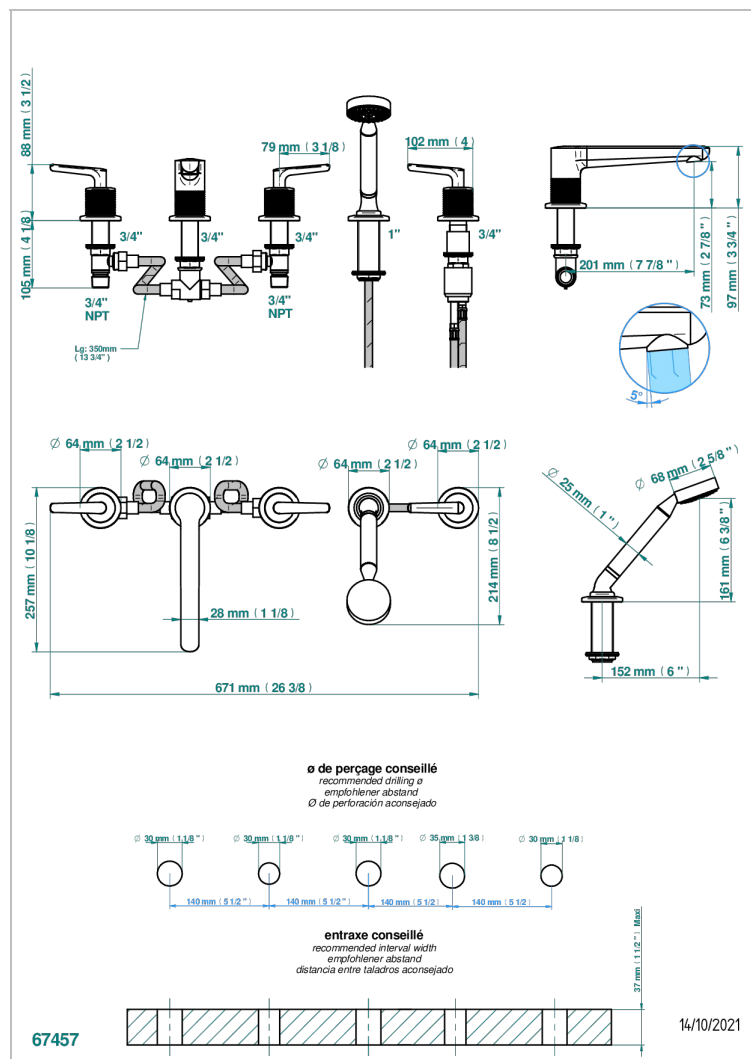

SYSTEM DIAMOND METAL WITH LEVER

G9D-1132

5-hole bath/shower mixer with goliath spout, 2 x 3/4" valves, and rim mounted handshower supplied by progressive cartridge mixer

CHARACTERISTIC

- System Diamond Metal with lever
- 5-hole bath/shower mixer with goliath spout, 2 x 3/4" valves, and rim mounted handshower supplied by progressive cartridge mixer

AVAILABLE FINITIONS

Antique nickel - H28
Black ceram - D30
Blush PVD - H62
Brass color PVD - H49
Brown bronze color PVD - F33
Gold color PVD - H52

Graphite PVD - H64
Lacquered light bronze - D01
Matt Umber PVD - H67
Matt blush PVD - H60
Matt brass color PVD - H50
Matt brown bronze color PVD - F34