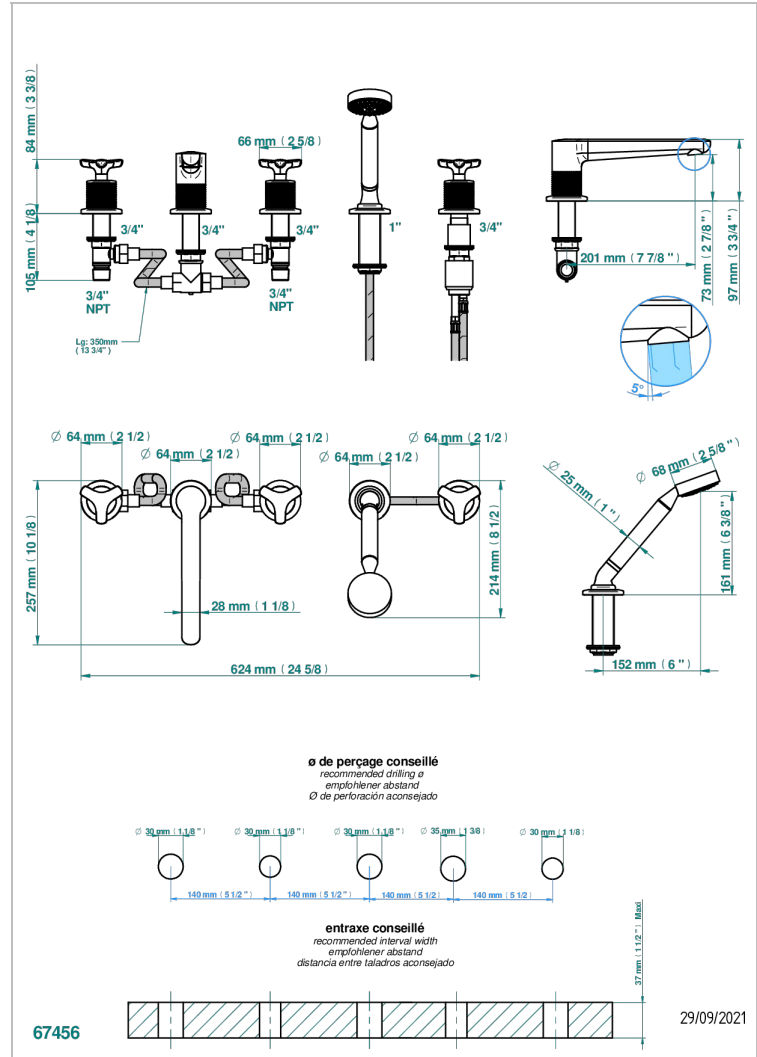

SYSTEM DIAMOND METAL

G9C-1132US

THG[®]
PARIS

Bath/shower set with goliath spout, 2 x 3/4" valves, rim mounted ceramic mixer tap with progressive cartridge & rim mounted handshower set

CARACTERÍSTICAS

- System Diamond Metal
- Bath/shower set with goliath spout, 2 x 3/4" valves, rim mounted ceramic mixer tap with progressive cartridge & rim mounted handshower set

ACABADOS DISPONIBLES

Bronce claro - D01
Cerámica negra mate - D30
Cobre viejo mate - H07
Cromo - A02
Cromo mate - C02
Dorado - F01

Dorado mate - F07
Dorado pálido - F30
Dorado pálido mate (sin barniz) - F31
Níquel - B01
Níquel mate - C01
Níquel viejo - H28

Pvd marrón bronce mate - F34
Pvd umber - H66
Pvd umber mate - H67