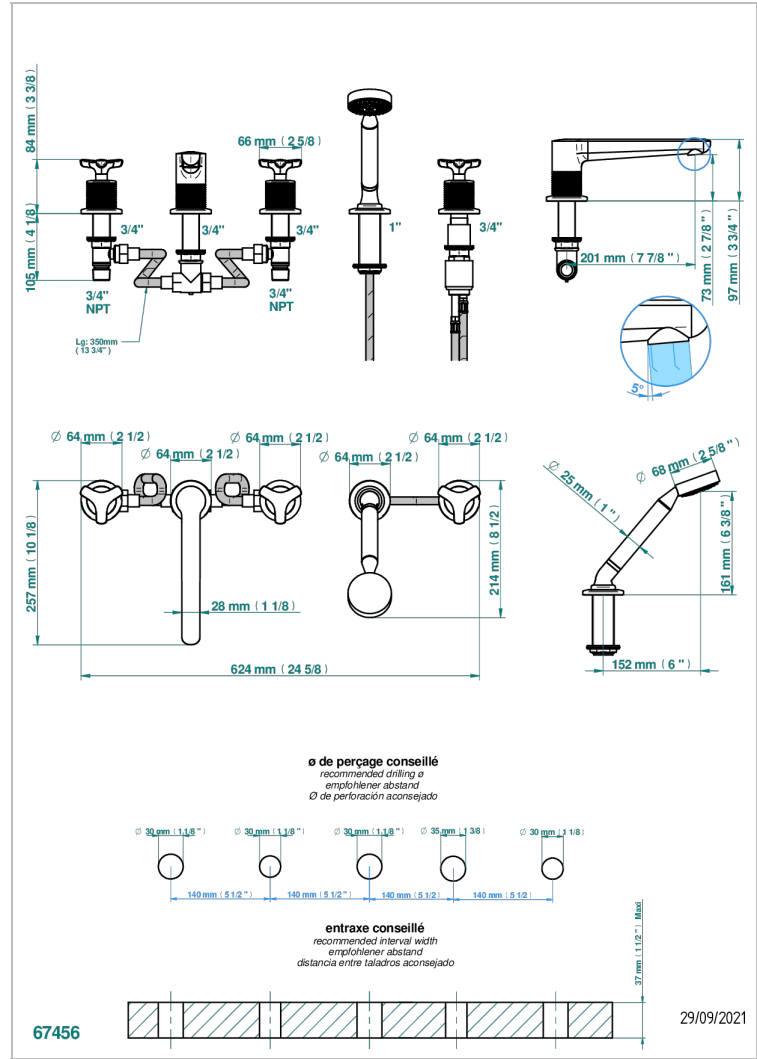

SYSTEM DIAMOND METAL

G9C-1132

THG[®]
PARIS

5-hole bath/shower mixer with goliath spout, 2 x 3/4" valves, and rim mounted handshower supplied by progressive cartridge mixer

CHARACTERISTIC

- System Diamond Metal
- 5-hole bath/shower mixer with goliath spout, 2 x 3/4" valves, and rim mounted handshower supplied by progressive cartridge mixer

AVAILABLE FINITIONS

Antique nickel - H28
Black ceram - D30
Blush PVD - H62
Brass color PVD - H49
Brown bronze color PVD - F33
Gold color PVD - H52

Graphite PVD - H64
Lacquered light bronze - D01
Matt Umber PVD - H67
Matt blush PVD - H60
Matt brass color PVD - H50
Matt brown bronze color PVD - F34