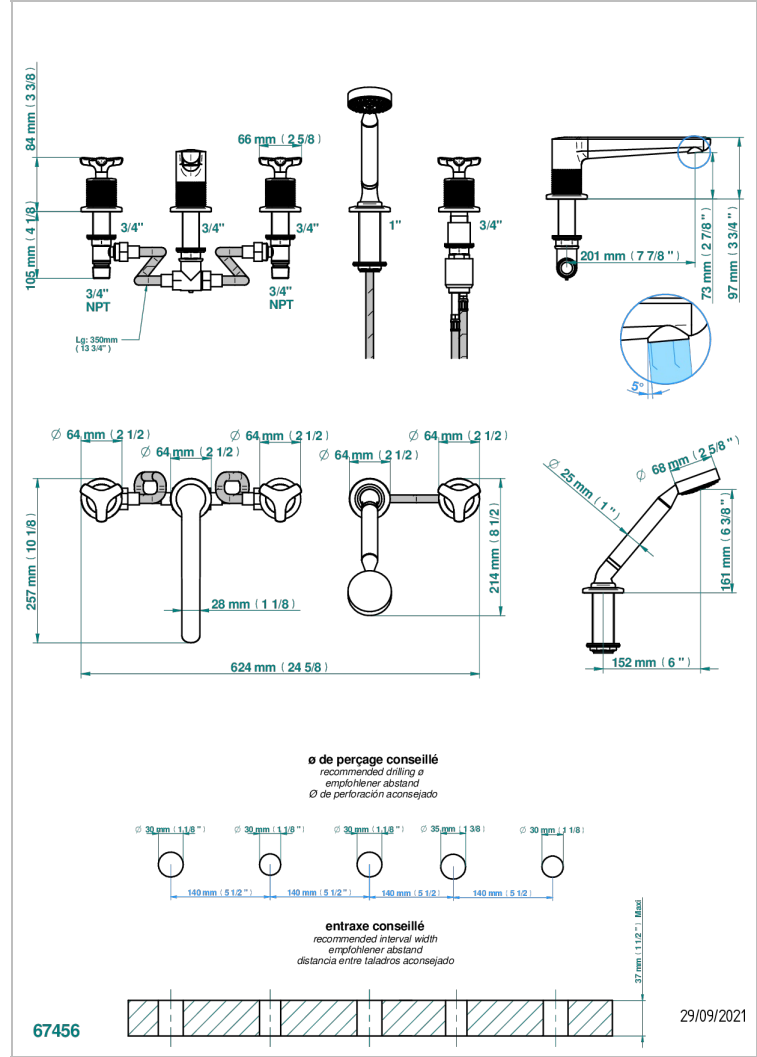

SYSTEM DIAMOND METAL

G9C-1132

THG[®]
PARIS

5-hole bath/shower mixer with goliath spout, 2 x 3/4" valves, and rim mounted handshower supplied by progressive cartridge mixer

CHARACTERISTIC

- System Diamond Metal
- 5-hole bath/shower mixer with goliath spout, 2 x 3/4" valves, and rim mounted handshower supplied by progressive cartridge mixer

AVAILABLE FINITIONS

Antique nickel - H28
Black ceram - D30
Blush PVD - H62
Brass color PVD - H49
Brown bronze color PVD - F33
Gold color PVD - H52

Graphite PVD - H64
Lacquered light bronze - D01
Matt Umber PVD - H67
Matt blush PVD - H60
Matt brass color PVD - H50
Matt brown bronze color PVD - F34