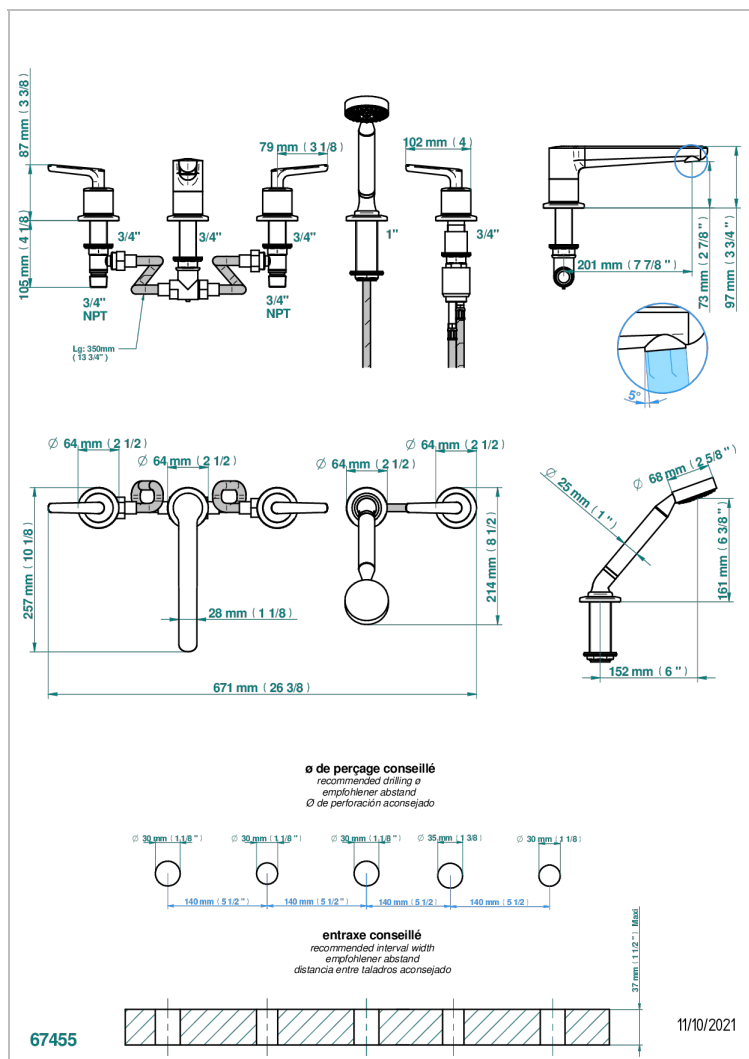

SYSTEM SMOOTH METAL WITH LEVER

G9B-1132US

Bath/shower set with goliath spout, 2 x 3/4" valves, rim mounted ceramic mixer tap with progressive cartridge & rim mounted handshower set

CARACTERÍSTICAS

- System Smooth Metal with lever
- Bath/shower set with goliath spout, 2 x 3/4" valves, rim mounted ceramic mixer tap with progressive cartridge & rim mounted handshower set

ACABADOS DISPONIBLES

Bronce claro - D01
Cerámica negra mate - D30
Cobre viejo mate - H07
Cromo - A02
Cromo mate - C02
Dorado - F01

Dorado mate - F07
Dorado pálido - F30
Dorado pálido mate (sin barniz) - F31
Níquel - B01
Níquel mate - C01
Níquel viejo - H28

Pvd marrón bronce mate - F34
Pvd umber - H66
Pvd umber mate - H67