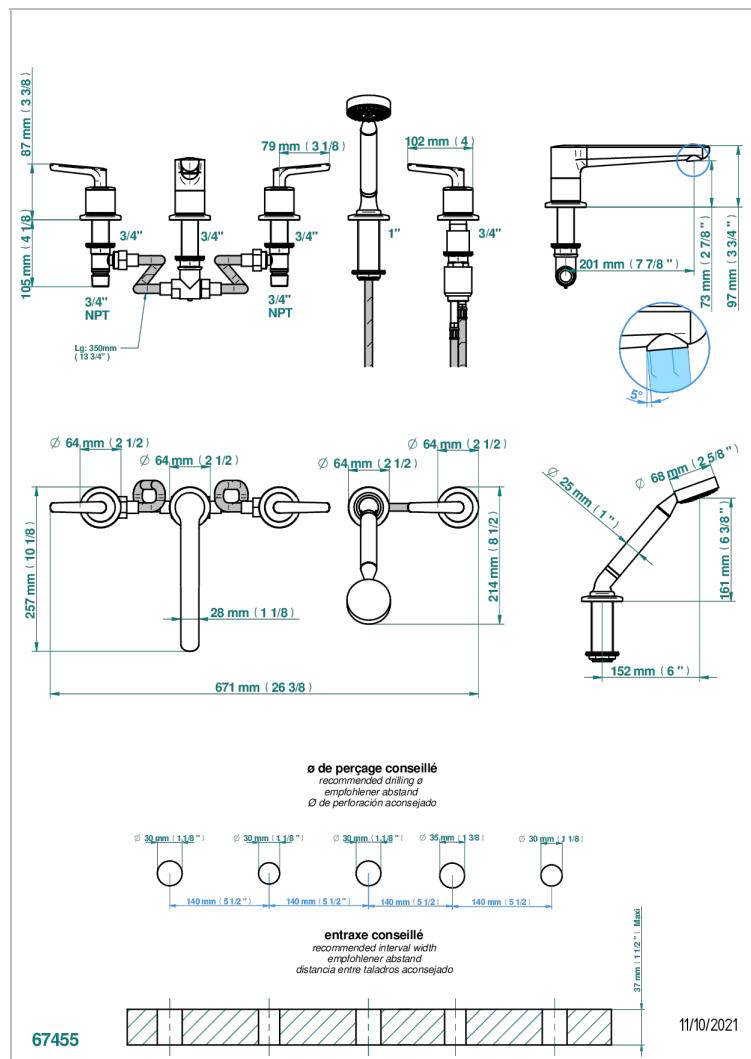

SYSTEM SMOOTH METAL WITH LEVER HANDLES

G9B-1132US

Roman tub set with 2 x 3/4" valves and rim mounted ceramic mixer with progressive cartridge and handshower

CHARACTERISTIC

- System Smooth Metal with lever handles
- Roman tub set with 2 x 3/4" valves and rim mounted ceramic mixer with progressive cartridge and handshower

Matt blush PVD - H60
Matt brass color PVD - H50
Matt brown bronze color PVD - F34
Matt chrome (American satin) - CO2
Matt gold color PVD - H53
Matt graphite PVD - H65

Matt nickel (American satin) - CO1
Matt nickel color PVD - H56
Nickel antique / Sovereign - H28
Nickel color PVD - H55
Nickel polished - B01
Polished chrome with gold inlay - GA1