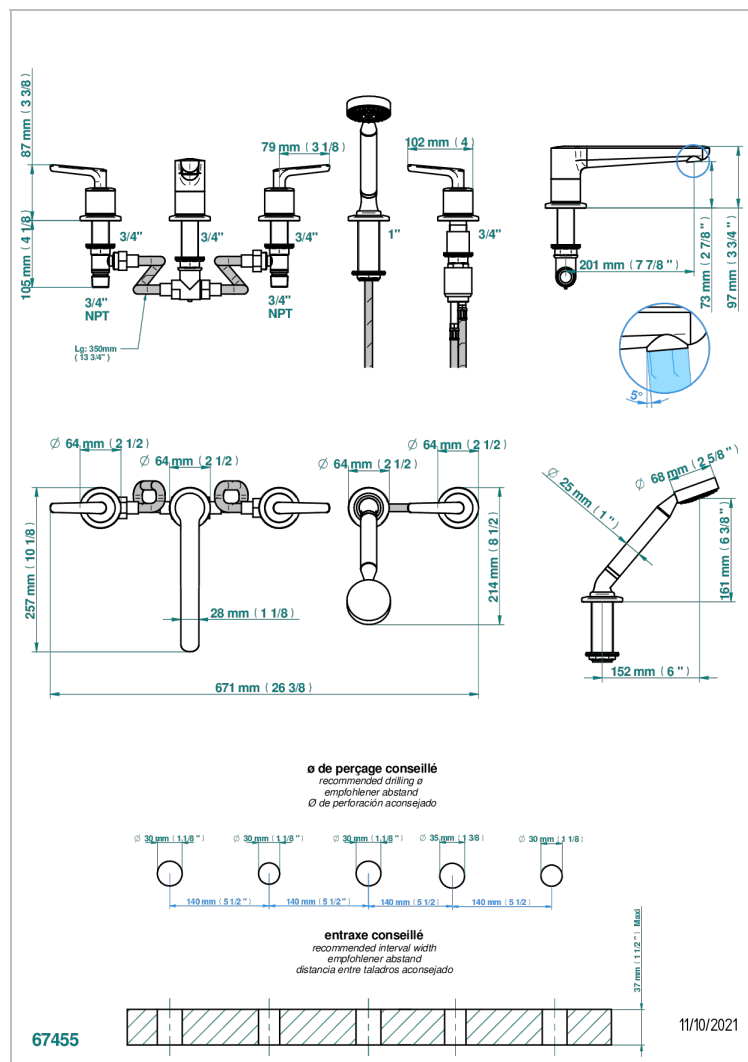

SYSTEM SMOOTH METAL WITH LEVER

G9B-1132

5-hole bath/shower mixer with goliath spout, 2 x 3/4" valves, and rim mounted handshower supplied by progressive cartridge mixer

CHARACTERISTIC

- System Smooth Metal with lever
- 5-hole bath/shower mixer with goliath spout, 2 x 3/4" valves, and rim mounted handshower supplied by progressive cartridge mixer

AVAILABLE FINITIONS

Antique nickel - H28
Black ceram - D30
Blush PVD - H62
Brass color PVD - H49
Brown bronze color PVD - F33
Gold color PVD - H52

Graphite PVD - H64
Lacquered light bronze - D01
Matt Umber PVD - H67
Matt blush PVD - H60
Matt brass color PVD - H50
Matt brown bronze color PVD - F34