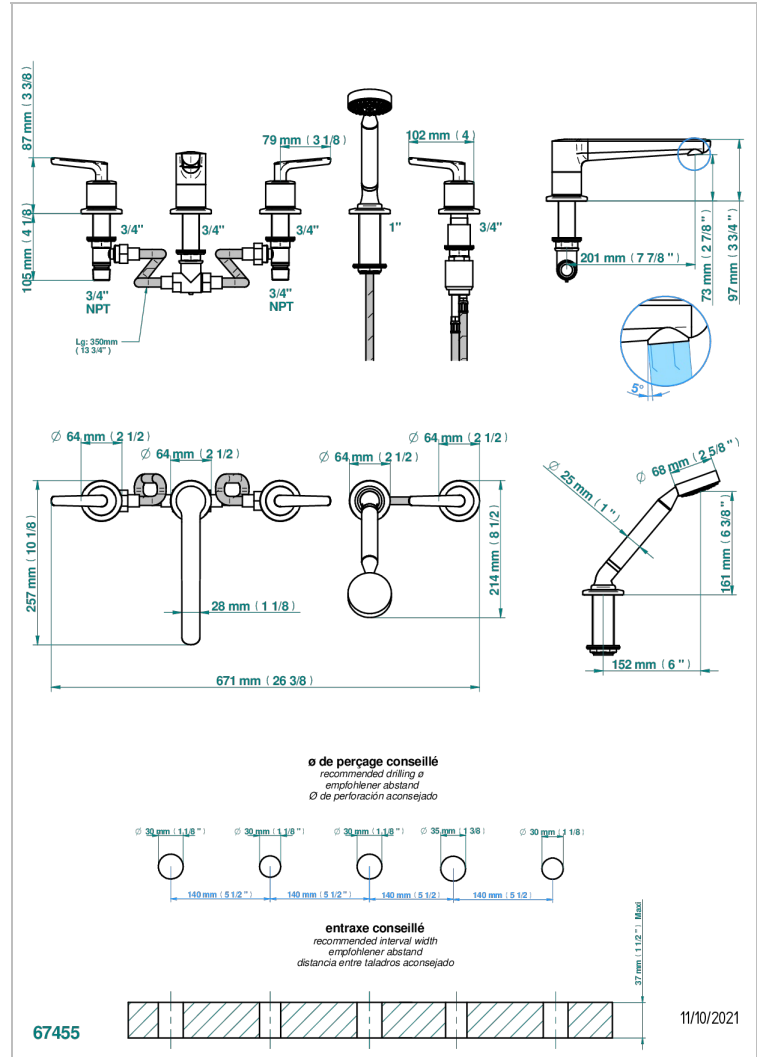

SYSTEM SMOOTH METAL WITH LEVER

G9B-1132

5-hole bath/shower mixer with goliath spout, 2 x 3/4" valves, and rim mounted handshower supplied by progressive cartridge mixer

CHARACTERISTIC

- System Smooth Metal with lever
- 5-hole bath/shower mixer with goliath spout, 2 x 3/4" valves, and rim mounted handshower supplied by progressive cartridge mixer

AVAILABLE FINITIONS

Antique nickel - H28
Black ceram - D30
Blush PVD - H62
Brass color PVD - H49
Brown bronze color PVD - F33
Gold color PVD - H52

Graphite PVD - H64
Lacquered light bronze - D01
Matt Umber PVD - H67
Matt blush PVD - H60
Matt brass color PVD - H50
Matt brown bronze color PVD - F34