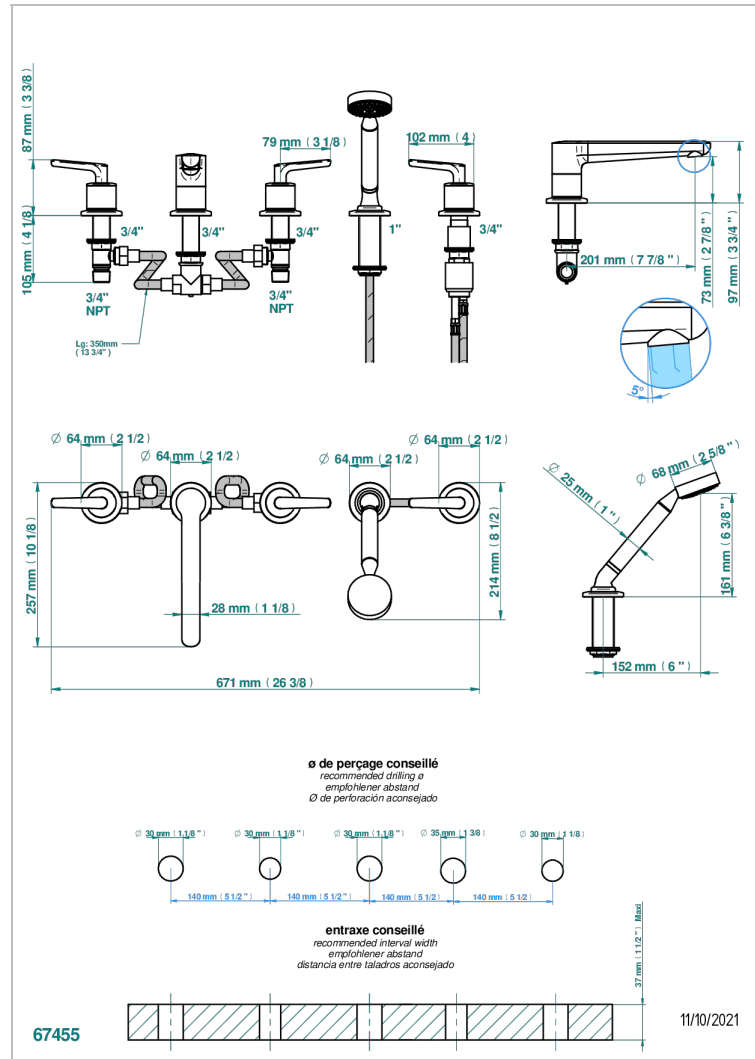

# SYSTEM SMOOTH METAL WITH LEVER

G9B-1132

5-hole bath/shower mixer with goliath spout, 2 x 3/4" valves, and rim mounted handshower supplied by progressive cartridge mixer

## CHARACTERISTIC

- System Smooth Metal with lever
- 5-hole bath/shower mixer with goliath spout, 2 x 3/4" valves, and rim mounted handshower supplied by progressive cartridge mixer

## AVAILABLE FINITIONS

Antique nickel - H28  
Black ceram - D30  
Blush PVD - H62  
Brass color PVD - H49  
Brown bronze color PVD - F33  
Gold color PVD - H52

Graphite PVD - H64  
Lacquered light bronze - D01  
Matt Umber PVD - H67  
Matt blush PVD - H60  
Matt brass color PVD - H50  
Matt brown bronze color PVD - F34