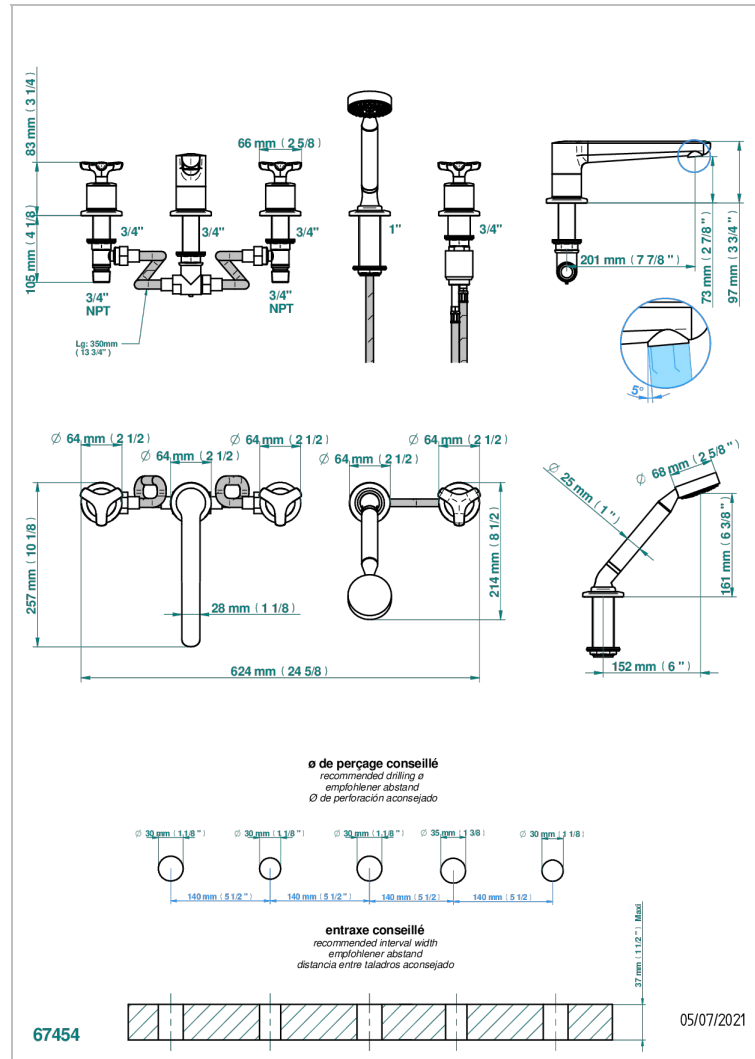

# SYSTEM SMOOTH METAL

G9A-1132US

THG<sup>®</sup>  
PARIS

Bath/shower set with goliath spout, 2 x 3/4" valves, rim mounted ceramic mixer tap with progressive cartridge & rim mounted handshower set

## CARACTERÍSTICAS

- System Smooth Metal
- Bath/shower set with goliath spout, 2 x 3/4" valves, rim mounted ceramic mixer tap with progressive cartridge & rim mounted handshower set