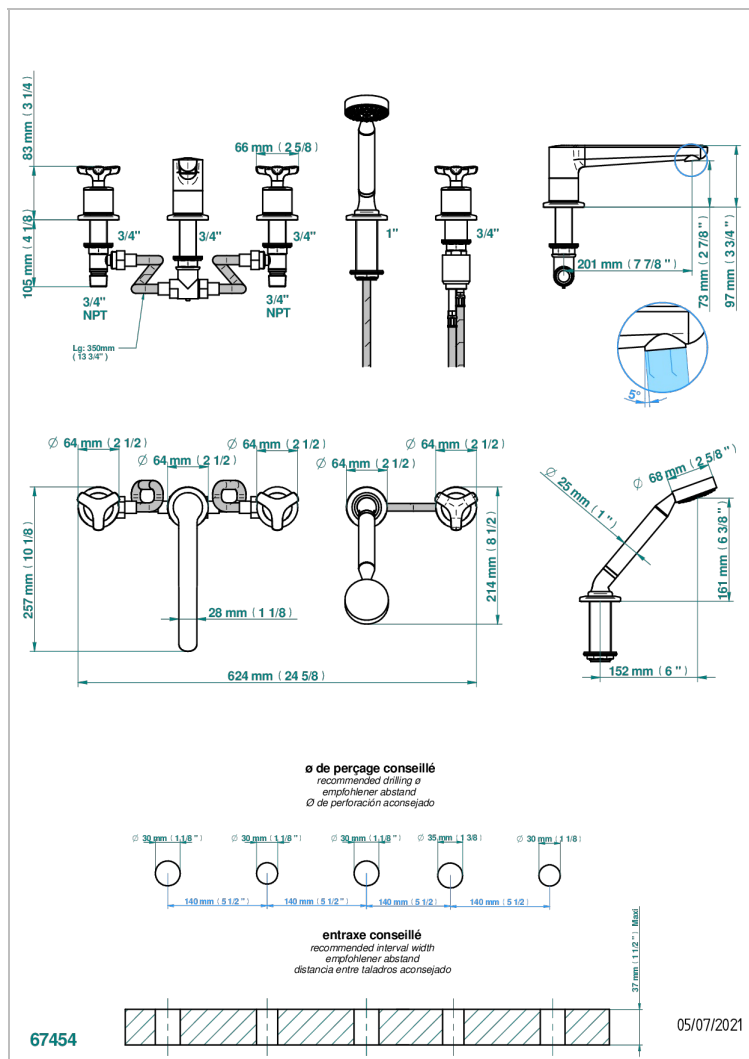

# SYSTEM SMOOTH METAL

G9A-1132US

THG<sup>®</sup>  
PARIS

Roman tub set with 2 x 3/4" valves and rim mounted ceramic mixer with progressive cartridge and handshower

## CHARACTERISTIC

- System Smooth Metal
- Roman tub set with 2 x 3/4" valves and rim mounted ceramic mixer with progressive cartridge and handshower