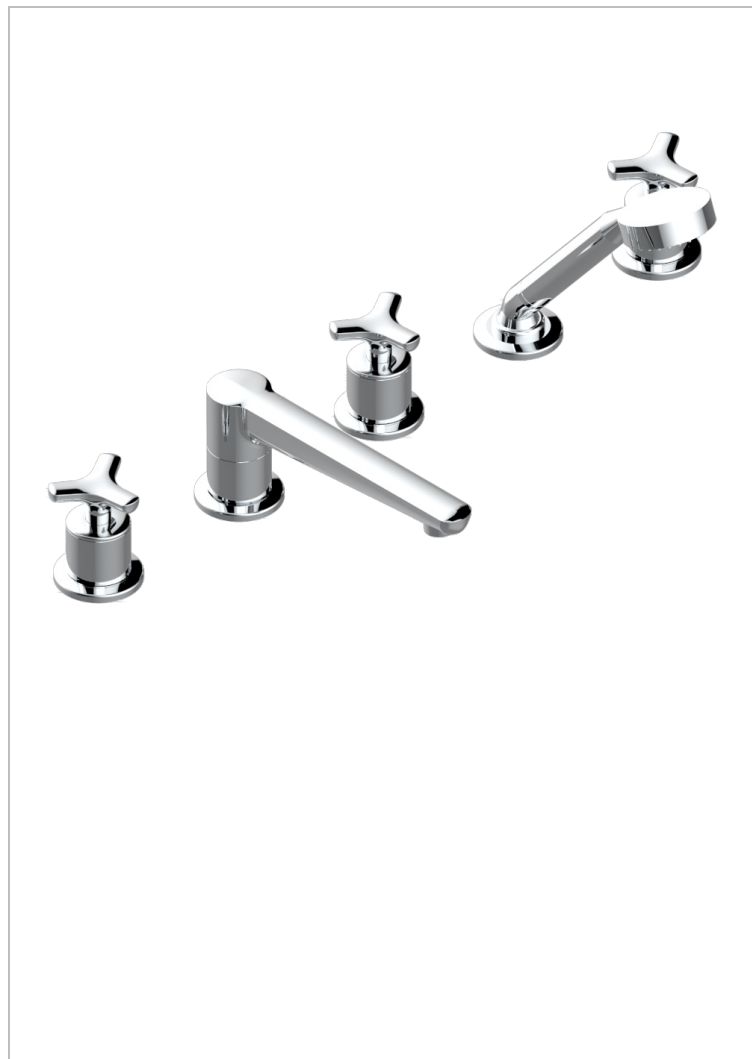

SYSTEM SMOOTH METAL

G9A-1132

5-hole bath/shower mixer with goliath spout, 2 x 3/4" valves, and rim mounted handshower supplied by progressive cartridge mixer

CHARACTERISTIC

- System Smooth Metal
- 5-hole bath/shower mixer with goliath spout, 2 x 3/4" valves, and rim mounted handshower supplied by progressive cartridge mixer

AVAILABLE FINITIONS

Antique nickel - H28
Black ceram - D30
Blush PVD - H62
Brass color PVD - H49
Brown bronze color PVD - F33
Gold color PVD - H52

Graphite PVD - H64
Lacquered light bronze - D01
Matt Umber PVD - H67
Matt blush PVD - H60
Matt brass color PVD - H50
Matt brown bronze color PVD - F34