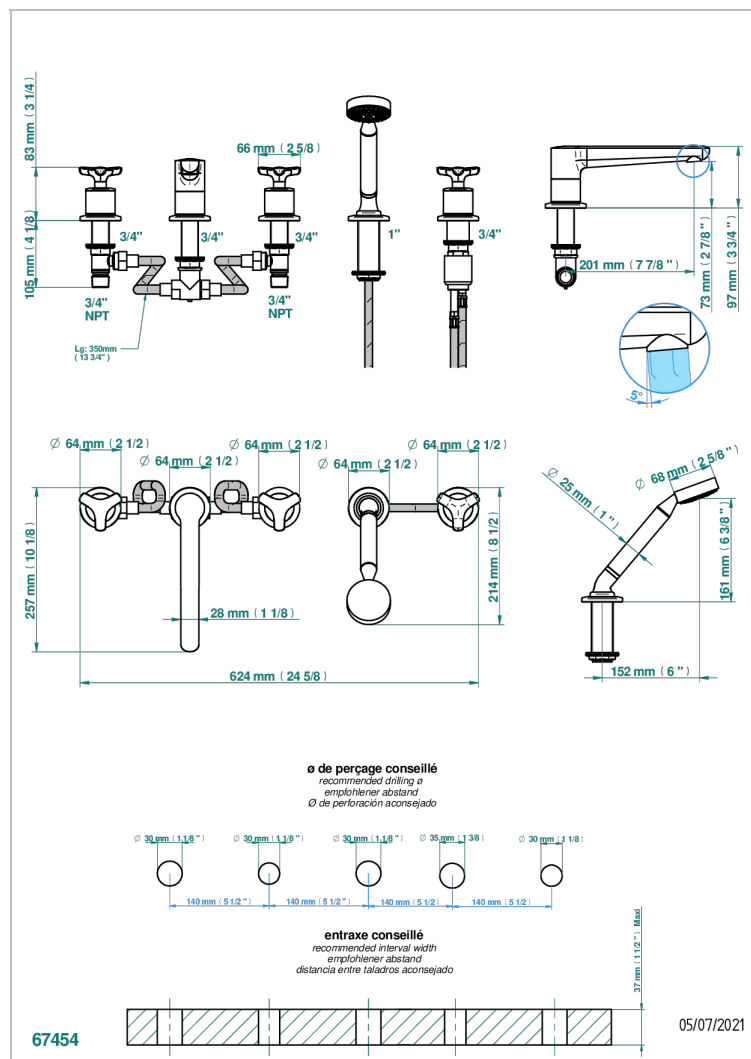

SYSTEM SMOOTH METAL

G9A-1132

5-hole bath/shower mixer with goliath spout, 2 x 3/4" valves, and rim mounted handshower supplied by progressive cartridge mixer

CHARACTERISTIC

- System Smooth Metal
- 5-hole bath/shower mixer with goliath spout, 2 x 3/4" valves, and rim mounted handshower supplied by progressive cartridge mixer

AVAILABLE FINITIONS

Antique nickel - H28
Black ceram - D30
Blush PVD - H62
Brass color PVD - H49
Brown bronze color PVD - F33
Gold color PVD - H52

Graphite PVD - H64
Lacquered light bronze - D01
Matt Umber PVD - H67
Matt blush PVD - H60
Matt brass color PVD - H50
Matt brown bronze color PVD - F34