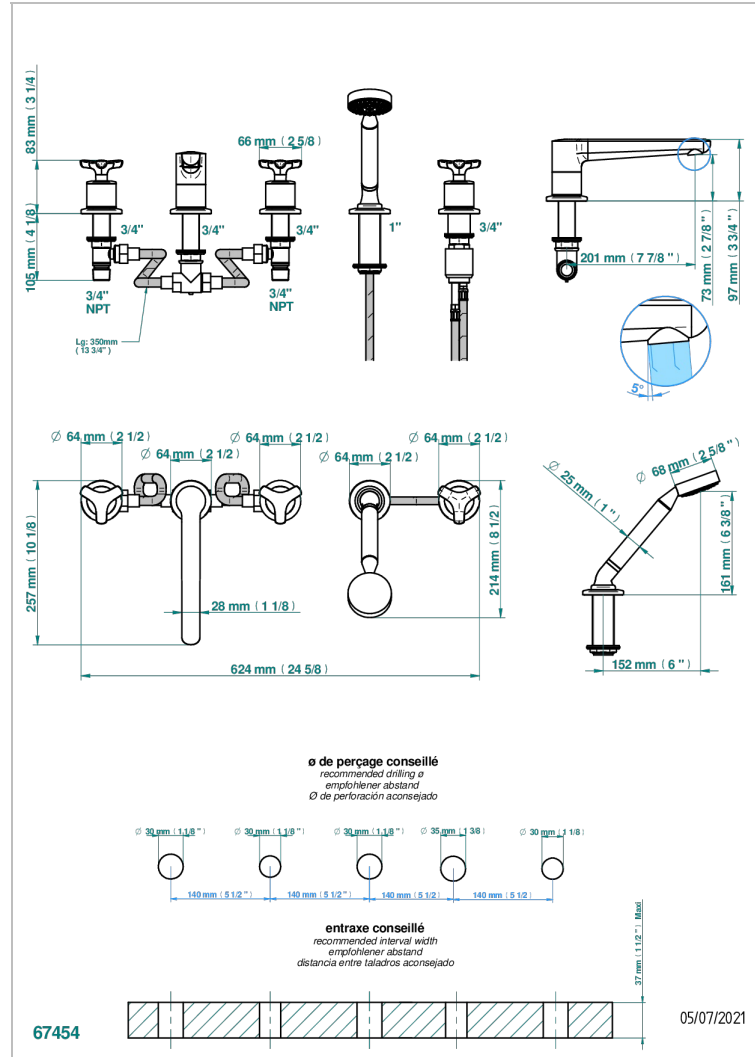

# SYSTEM SMOOTH METAL

G9A-1132

THG<sup>®</sup>  
PARIS

5-hole bath/shower mixer with goliath spout, 2 x 3/4" valves, and rim mounted handshower supplied by progressive cartridge mixer

## CHARACTERISTIC

- System Smooth Metal
- 5-hole bath/shower mixer with goliath spout, 2 x 3/4" valves, and rim mounted handshower supplied by progressive cartridge mixer