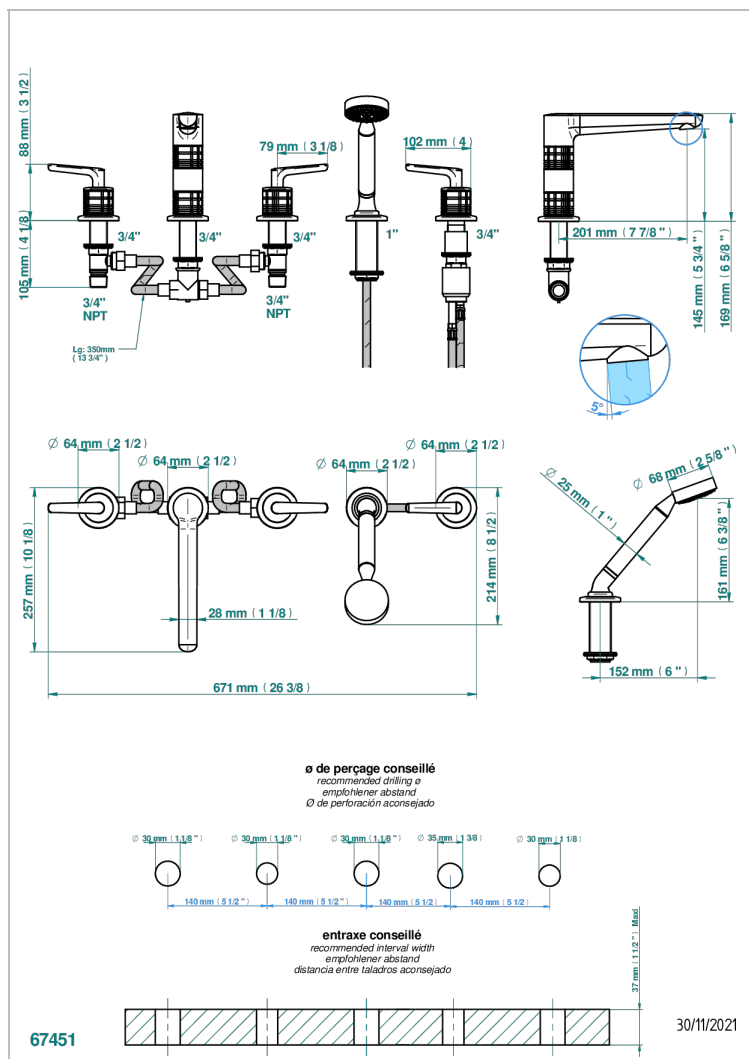

# SYSTEM CRYSTAL WITH LEVER

G9K-1132H

Bath/shower set with high spout, 2 x 3/4" valves, rim mounted ceramic mixer tap with progressive cartridge & rim mounted handshower set

## CHARACTERISTIC

- System Crystal with lever
- Bath/shower set with high spout, 2 x 3/4" valves, rim mounted ceramic mixer tap with progressive cartridge & rim mounted handshower set

## AVAILABLE FINITIONS

Antique nickel - H28  
Black ceram - D30  
Blush PVD - H62  
Brass color PVD - H49  
Brown bronze color PVD - F33  
Gold color PVD - H52

Graphite PVD - H64  
Lacquered light bronze - D01  
Matt Umber PVD - H67  
Matt blush PVD - H60  
Matt brass color PVD - H50  
Matt brown bronze color PVD - F34

Umber PVD - H66  
Varnished matt antique red copper (color finish) - H07