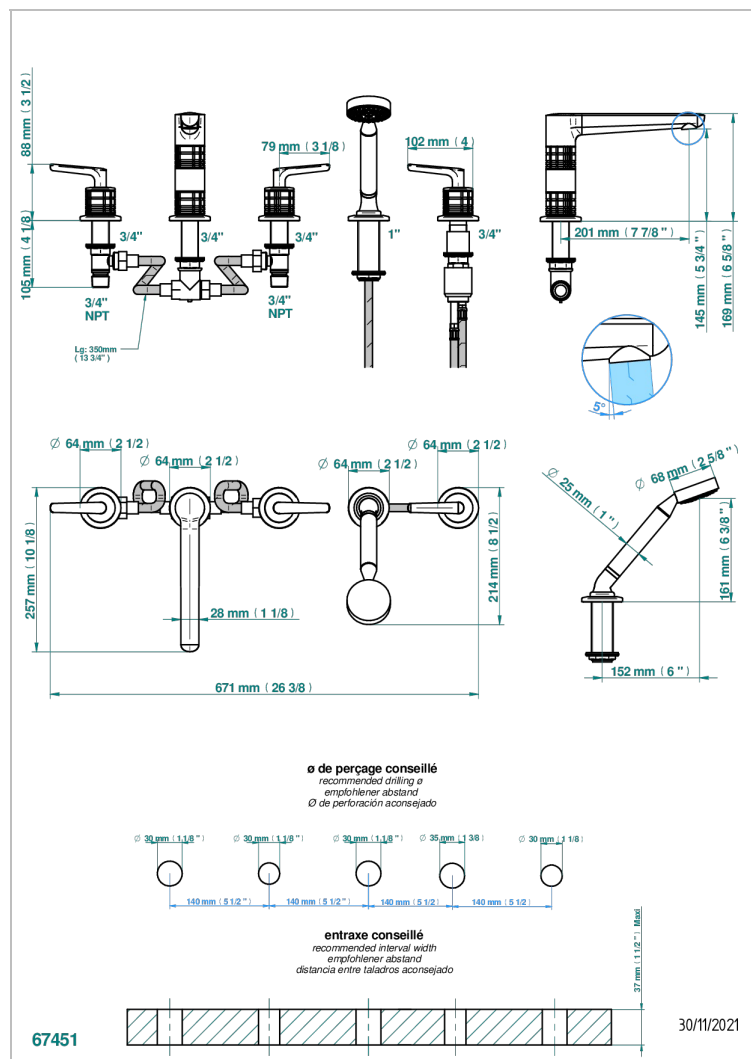

# SYSTEM CRYSTAL WITH LEVER

G9K-1132H

Bath/shower set with high spout, 2 x 3/4" valves, rim mounted ceramic mixer tap with progressive cartridge & rim mounted handshower set

## CHARACTERISTIC

- System Crystal with lever
- Bath/shower set with high spout, 2 x 3/4" valves, rim mounted ceramic mixer tap with progressive cartridge & rim mounted handshower set

## AVAILABLE FINITIONS

Antique nickel - H28  
Black ceram - D30  
Blush PVD - H62  
Brass color PVD - H49  
Brown bronze color PVD - F33  
Gold color PVD - H52

Graphite PVD - H64  
Lacquered light bronze - D01  
Matt Umber PVD - H67  
Matt blush PVD - H60  
Matt brass color PVD - H50  
Matt brown bronze color PVD - F34