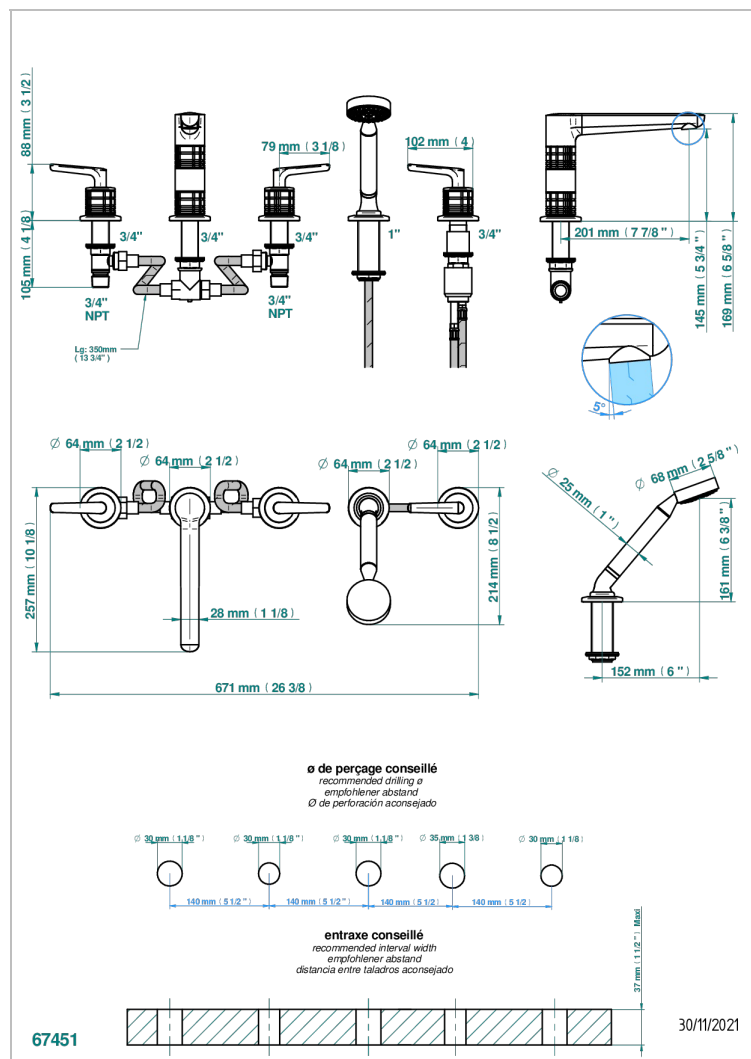

# SYSTEM CRISTAL C РУКОЯТКАМИ

G9K-1132H

THG  
PARIS

Bath/shower set with high spout, 2 x 3/4" valves, rim mounted ceramic mixer tap with progressive cartridge & rim mounted handshower set

## ХАРАКТЕРИСТИКИ

- System cristal с рукоятками
- Bath/shower set with high spout, 2 x 3/4" valves, rim mounted ceramic mixer tap with progressive cartridge & rim mounted handshower set

Состаренный никель - H28  
Хром - A02