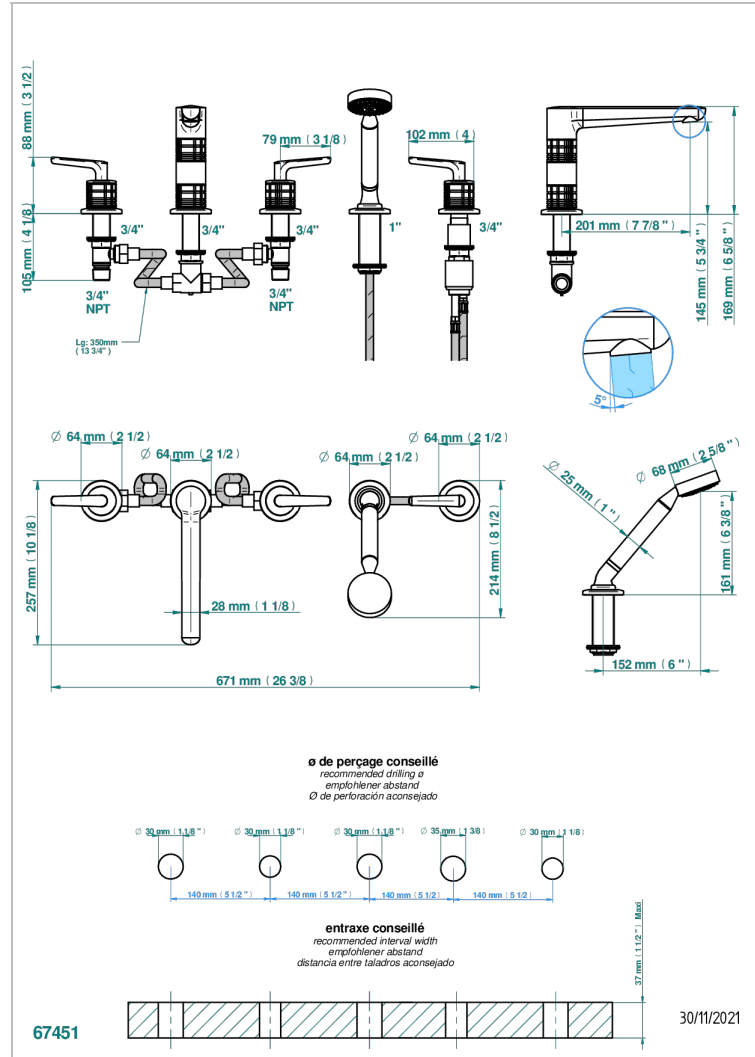

# SYSTEM CRYSTAL WITH LEVER

G9K-1132H

Bath/shower set with high spout, 2 x 3/4" valves, rim mounted ceramic mixer tap with progressive cartridge & rim mounted handshower set

## 特色

- System Crystal with lever
- Bath/shower set with high spout, 2 x 3/4" valves, rim mounted ceramic mixer tap with progressive cartridge & rim mounted handshower set

## 可选饰面

Black ceram - D30  
Blush PVD - H62  
Graphite PVD - H64  
Matt Umber PVD - H67  
Matt blush PVD - H60  
Matt graphite PVD - H65

PVD哑光棕铜 - F34  
PVD哑光金 - H53  
PVD哑光铜 - H50  
PVD哑光镍 - H56  
PVD抛光铜 - H49  
PVD棕铜 - F33

PVD金色 - H52  
PVD镍 - H55  
Umber PVD - H66  
哑光复古铜 - H07  
哑光浅金 - F31  
哑光金 - F07

哑光铬 - C02  
哑光镍 - C01  
复古镍 - H28  
抛光金 (24K金) - F01  
抛光铬 - A02  
抛光镍 - B01

浅金 - F30  
漆面铜 - D01