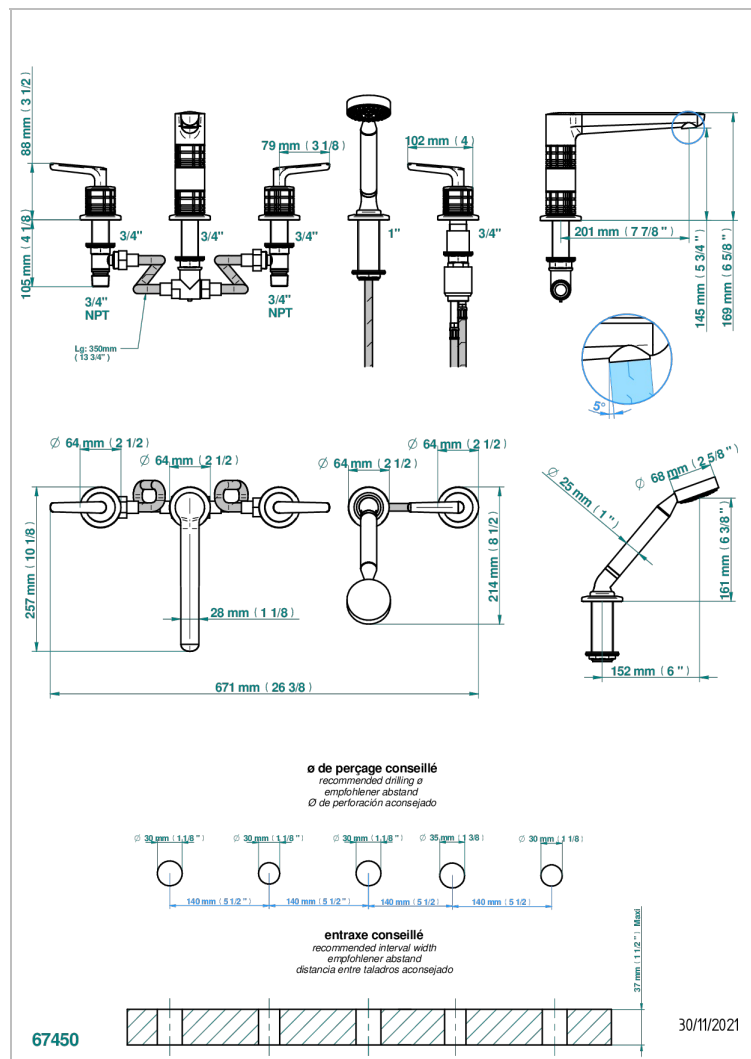

# SYSTEM HOWLITE WITH LEVER HANDLES

G9H-1132HUS

Roman tub set with high spout, 2 x 3/4" valves and rim mounted ceramic mixer with progressive cartridge and handshower

## CHARACTERISTIC

- System Howlite with lever handles
- Roman tub set with high spout, 2 x 3/4" valves and rim mounted ceramic mixer with progressive cartridge and handshower