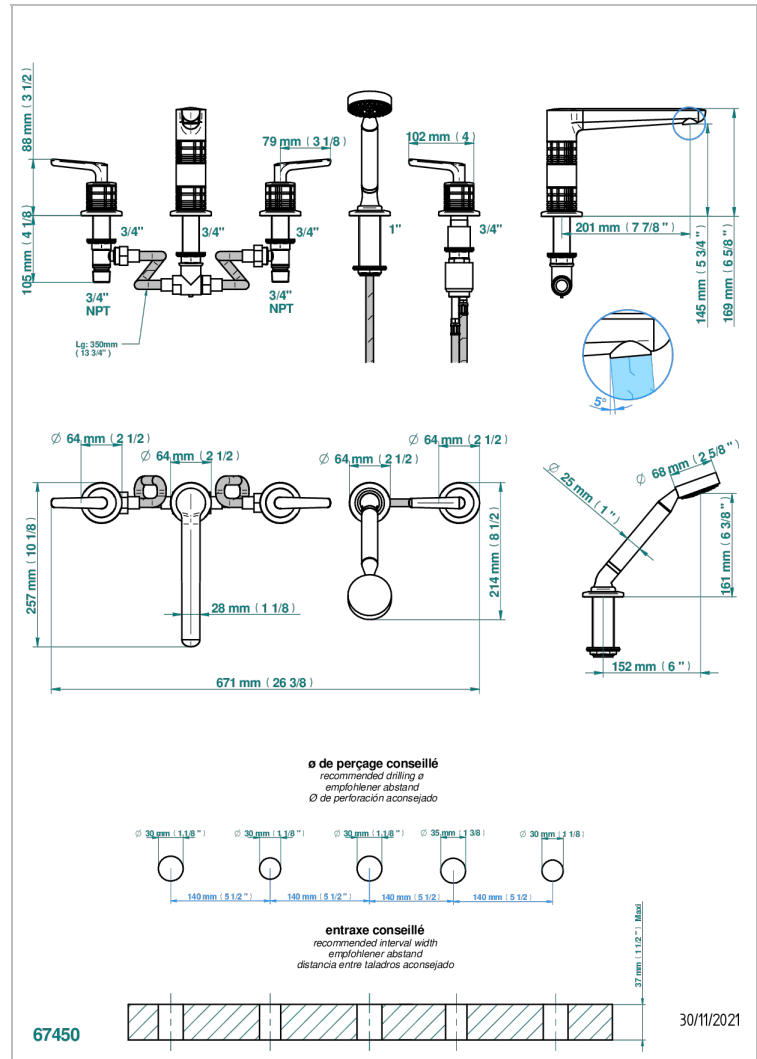

SYSTEM HOWLITE WITH LEVER

G9H-1132H

Bath/shower set with high spout, 2 x 3/4" valves, rim mounted ceramic mixer tap with progressive cartridge & rim mounted handshower set

CHARACTERISTIC

- System Howlite with lever
- Bath/shower set with high spout, 2 x 3/4" valves, rim mounted ceramic mixer tap with progressive cartridge & rim mounted handshower set

AVAILABLE FINITIONS

Antique nickel - H28
Black ceram - D30
Blush PVD - H62
Brass color PVD - H49
Brown bronze color PVD - F33
Gold color PVD - H52

Graphite PVD - H64
Lacquered light bronze - D01
Matt Umber PVD - H67
Matt blush PVD - H60
Matt brass color PVD - H50
Matt brown bronze color PVD - F34

Umber PVD - H66
Varnished matt antique red copper (color finish) - H07