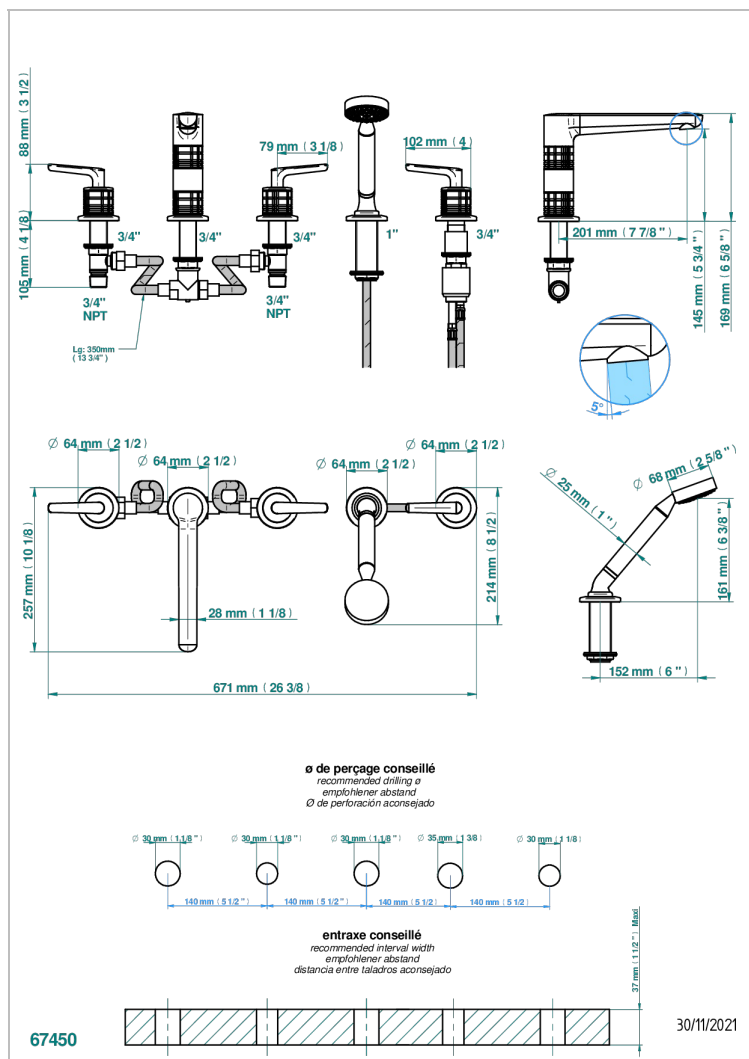

SYSTEM HOWLITE WITH LEVER

G9H-1132H

Bath/shower set with high spout, 2 x 3/4" valves, rim mounted ceramic mixer tap with progressive cartridge & rim mounted handshower set

CHARACTERISTIC

- System Howlite with lever
- Bath/shower set with high spout, 2 x 3/4" valves, rim mounted ceramic mixer tap with progressive cartridge & rim mounted handshower set

AVAILABLE FINITIONS

Antique nickel - H28
Black ceram - D30
Blush PVD - H62
Brass color PVD - H49
Brown bronze color PVD - F33
Gold color PVD - H52

Graphite PVD - H64
Lacquered light bronze - D01
Matt Umber PVD - H67
Matt blush PVD - H60
Matt brass color PVD - H50
Matt brown bronze color PVD - F34

Umber PVD - H66
Varnished matt antique red copper (color finish) - H07